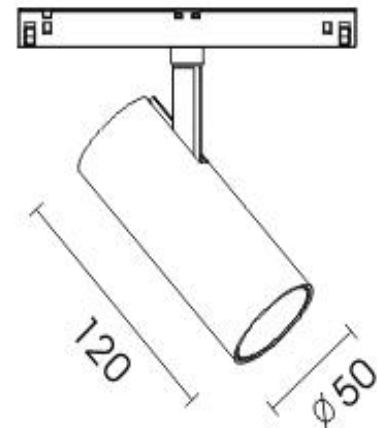

Product Description

Modular Lighting System 48V combines unornamented aesthetics with a multitude of configuration options and effortless installation. The outcome is an ecosystem of quality components perfect for spaces where constant flexibility and high performance are required.

Product Specification

Luminaire Wattage	15W
Luminaire Color	☐ White ☒ Black
Light Source	Luminus CXM-6AC40 1x15W DC
Color Temperature	2700K/3000K/3500K/4000K/500
Color Rendering Index	Ra≥90
Beam Angle	15°/24°/36°
Luminous Flux	844lm at 3000K
cut-out	/
Driver	BT-OL28WFD-40X700 (DC350mA)
Power Factor (PF)	/
Input	48V
Output	DC350mA 1X15W
Class	Class III
IP Degree	IP20
Adaptor	/
Inner Box	18X14X6cm
Carton Size	38X44X26cm
QTY/CTN	24PCS/CTN
Net Weight	0.41KG/PCS

Related references

Optional Accessories

Model No.

DC.TS0115-C

CONTACT US FOR MORE DETAILS

WebLink

CCC CE RoHS