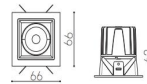

Product Description

Product Specification

Luminaire Wattage	10W
Luminaire Color	□ White ■ Black
Light Source	HonourTEK HRA0607
Color Temperature	2700K/3000K/4000K
Color Rendering Index	Ra>95
Beam Angle	15°/24°/36°/50°
Luminous Flux	614lm at 3000K
cut-out	58X58MM
Driver	DC 250mA 36V
Power Factor (PF)	≥0.50
Input	AC220-240V 50-60Hz
Output	DC250mA 36V
Class	Class II
IP Degree	IP20
Inner Box	10X10X8.5cm
Carton Size	42X32X27.5cm
QTY/CTN	36PCS/CTN
Net Weight	0.19KG/PCS

Model No. **DSB2110-C**

CONTACT US FOR MORE DETAILS