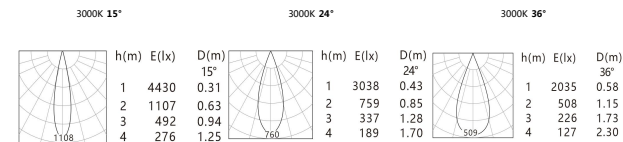

Product Description

Product Specification

Luminaire Wattage	10W
Luminaire Color	□ White ■ Black
Light Source	HonourTEK HRA0607
Color Temperature	2700K/3000K/4000K
Color Rendering Index	Ra>95
Beam Angle	15°/24°/36°/50°
Luminous Flux	614lm at 3000K
cut-out	58X58MM
Driver	DC 250mA 36V
Power Factor (PF)	≥0.50
Input	AC220-240V 50-60Hz
Output	DC250mA 36V
Class	Class II
IP Degree	IP20
Inner Box	10X10X8.5cm
Carton Size	42X32X27.5cm
QTY/CTN	36PCS/CTN
Net Weight	0.19KG/PCS

Model No. **DSB2110-C**

CONTACT US FOR MORE DETAILS

Light Distribution