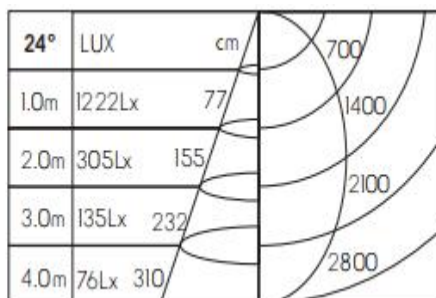

Product Description

Yoda recessed spot light series are popular for its different installation ways: fixed or adjustable, trim or trimless, for direct lighting or wall washing. With the feature of dark light reflector, Yoda provides a high level of comfortable visual and optimum light output ratio. Different optical lens with beam angle 15°/24°/36° is available for various occasions, and special asymmetric wall washer lens are also available for wall washer and vertical surface illumination. Mounted accessories can be ordered separately for different application requirements or easy replacement.

Product Specification

Luminaire Wattage	10W
Luminaire Color	☐ White ☒ Black
Light Source	HonourTEK HRA0607
Color Temperature	2700K/3000K/4000K
Color Rendering Index	Ra≥95
Beam Angle	15°/24°/36°/60°
Luminous Flux	614lm at 3000K
cut-out	∅ 58X58MM
Driver	DC 250mA 36V
Power Factor (PF)	≥0.50
Input	AC220-240V 50-60Hz
Output	DC250mA 36V
Class	Class II
IP Degree	IP20
Inner Box	10X10X7cm
Carton Size	42X32X30cm
QTY/CTN	48PCS/CTN
Net Weight	0.19KG/PCS

Model No.

DSB2110-X1

CONTACT US FOR MORE DETAILS

[WebLink](#)

Light Distribution

3000K 24°