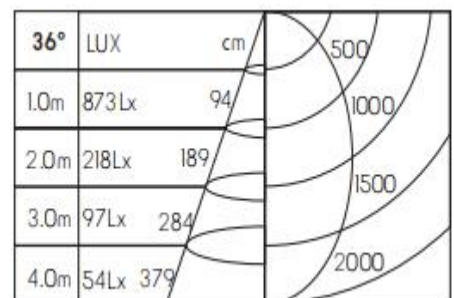

## Product Specification

Luminaire Wattage	10W
Luminaire Color	<input type="checkbox"/> White <input checked="" type="checkbox"/> Black
Light Source	HonourTEK HRA0607
Color Temperature	2700K/3000K/4000K
Color Rendering Index	Ra≥95
Beam Angle	15°/24°/36°/60°
Luminous Flux	614lm at 3000K
cut-out	∅ 58X58MM
Driver	DC 250mA 36V
Power Factor ( PF )	≥0.50
Input	AC220-240V 50-60Hz
Output	DC250mA 36V
Class	Class II
IP Degree	IP20
Inner Box	10X10X7cm
Carton Size	42X32X30cm
QTY/CTN	48PCS/CTN
Net Weight	0.19KG/PCS

## Light Distribution

3000K 15°

3000K 24°

3000K 36°

#### Optional Accessories

Honeycomb

Size:  $\varnothing$  33x3

Combed Glass

Size:  $\varnothing$  33x3

Woven Glass

Size:  $\varnothing$  33x3