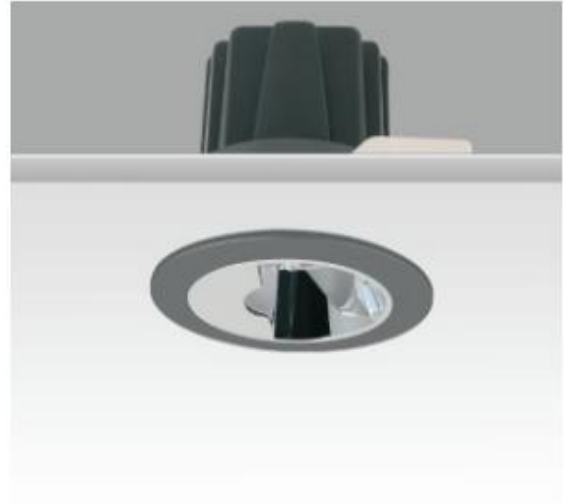

Product Description

Yoda recessed spot light series are popular for its different installation ways: fixed or adjustable, trim or trimless, for direct lighting or wall washing. With the feature of dark light reflector, Yoda provides a high level of comfortable visual and optimum light output ratio. Different optical lens with beam angle 15°/24°/36° is available for various occasions, and special asymmetric wall washer lens are also available for wall washer and vertical surface illumination. Mounted accessories can be ordered separately for different application requirements or easy replacement.

Product Specification

Luminaire Wattage	10W
Luminaire Color	☐ White ☒ Black
Light Source	HonourTEK HRA0607
Color Temperature	2700K/3000K/4000K
Color Rendering Index	Ra≥95
Beam Angle	15°/24°/36°/60°
Luminous Flux	614lm at 3000K
cut-out	∅ 58X58MM
Driver	DC 250mA 36V
Power Factor (PF)	≥0.50
Input	AC220-240V 50-60Hz
Output	DC250mA 36V
Class	Class II
IP Degree	IP20
Inner Box	10X10X7cm
Carton Size	42X32X30cm
QTY/CTN	48PCS/CTN
Net Weight	0.19KG/PCS

Model No.

DSB2110-X1

CONTACT US FOR MORE DETAILS

[WebLink](#)