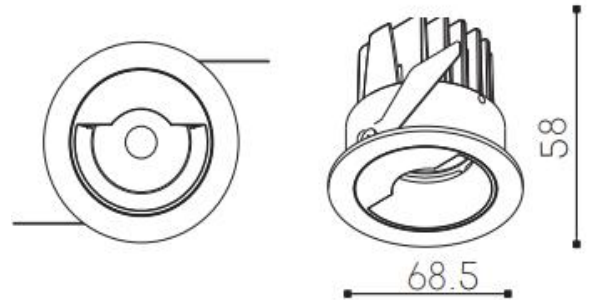

Product Description

Yoda recessed spot light series are popular for its different installation ways: fixed or adjustable, trim or trimless, for direct lighting or wall washing. With the feature of dark light reflector, Yoda provides a high level of comfortable visual and optimum light output ratio. Different optical lens with beam angle 15°/24°/36° is available for various occasions, and special asymmetric wall washer lens are also available for wall washer and vertical surface illumination. Mounted accessories can be ordered separately for different application requirements or easy replacement.

Product Specification

Luminaire Wattage	10W
Luminaire Color	☐ White ☒ Black
Light Source	HonourTEK HRA0607
Color Temperature	2700K/3000K/4000K
Color Rendering Index	Ra≥95
Beam Angle	15°/24°/36°/60°
Luminous Flux	614lm at 3000K
cut-out	∅ 58X58MM
Driver	DC 250mA 36V
Power Factor (PF)	≥0.50
Input	AC220-240V 50-60Hz
Output	DC250mA 36V
Class	Class II
IP Degree	IP20
Inner Box	10X10X7cm
Carton Size	42X32X30cm
QTY/CTN	48PCS/CTN
Net Weight	0.19KG/PCS

Model No.

DSB2110-X1

CONTACT US FOR MORE DETAILS

[WebLink](#)