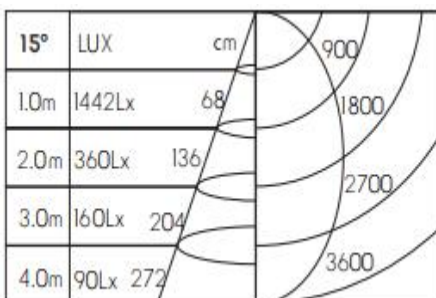

Light Distribution

3000K 15°