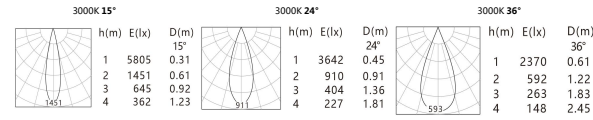

Product Description

Product Specification

Luminaire Wattage	15W
Luminaire Color	□ White ■ Black
Light Source	HonourTEKHRA0610
Color Temperature	2700K/3000K/4000K
Color Rendering Index	Ra≥95
Beam Angle	15°/24°/36°/60°
Luminous Flux	750lm at 3000K
cut-out	62MM
Driver	LS-12-350 S13
Power Factor (PF)	≥0.50
Input	AC220-240V 50-60Hz
Output	DC 350mA 36V
Class	Class II
IP Degree	IP20
Inner Box	11X11X11cm
Carton Size	35X24X35cm
QTY/CTN	18PCS/CTN
Net Weight	0.4KG/PCS

Model No. **DSS2015-C**

CONTACT US FOR MORE DETAILS

Light Distribution