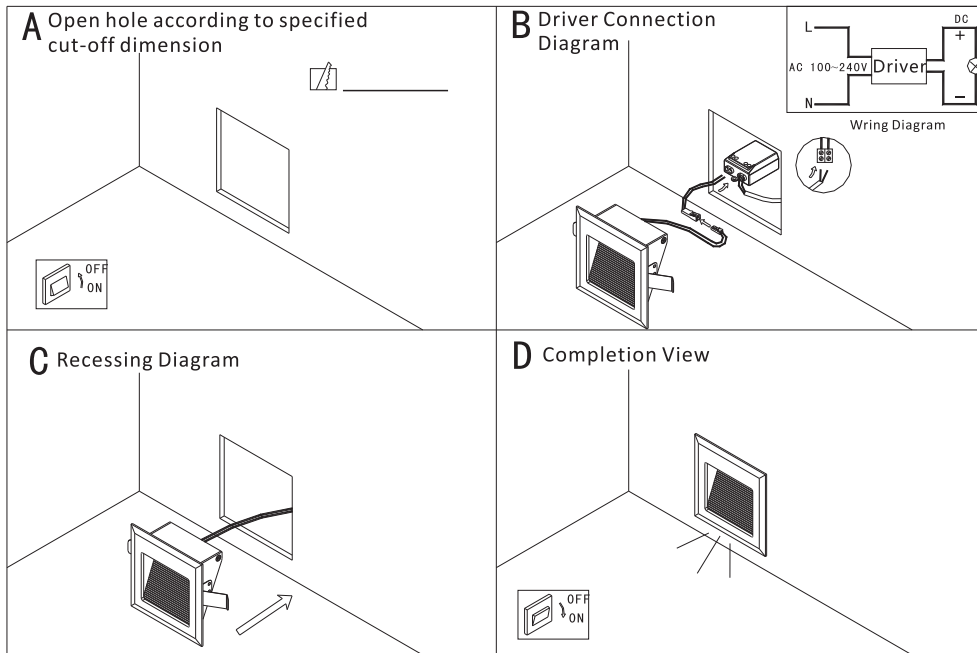

Please read the following safety instructions carefully and keep this manual for future reference.

1. Intended for indoor use only
2. Do not use the product near water or in damp place, and never spray any liquid onto the product.
3. When using the product, please pay attention to the rated voltage and current as marked on the product label (Overload could cause electrical fire, physical injury and product damage).
4. Please select and use correct cable with higher rated voltage and current than the parameter marked on the product label.
5. Please read this manual carefully before installing and using the product, and installation shall be done by professionals or technical (Failure to follow these instructions may lead to fire, serious physical injury or product damage).
6. Please turn off the power before any operation.
7. Improper repair procedures or modification may lead to electrical shock or other bad results
8. If replacing parts, please use the replacement parts specified by manufacture only.