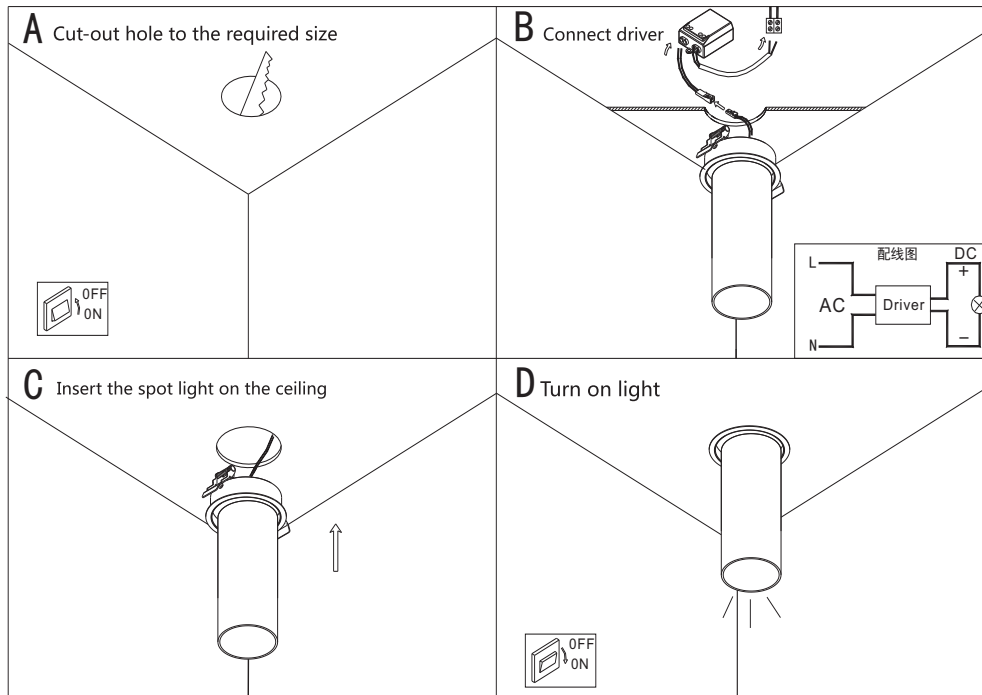

1. Please turn off the power before maintenance, installation or repair.
2. When using the product, please pay attention to the rated voltage and current as marked on the product label. Overload might cause electrical fire, physical injury and product damage.
3. Product usage shall conform to fire prevention regulation.
4. Product shall not be covered by insulated gasket or similar material.
5. Please do not repair the product by yourself, as improper repair procedures might lead to electrical shock or other bad results.
6. If replacing components, please make sure to use the components improved by manufacturer only.
7. This product is for indoor use only.