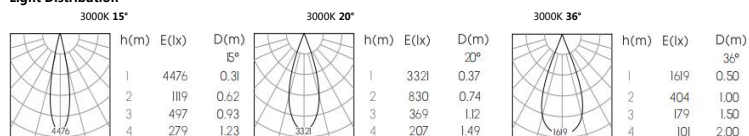

Product Description

Model No.

CSA0206-1

CONTACT US FOR MORE DETAILS

Wablaak

Product Specification

Luminaire Wattage	6W
Luminaire Color	□ White ■ Black
Light Source	LUMINUS
Color Temperature	2700K/3000K/4000K/5000K
Color Rendering Index	Ra≥95
Beam Angle	15°/20°/36°
Luminous Flux	620lm at 3000K
Driver	LD1W-9
Power Factor (PF)	≥0.90
Input	AC100-240V 50-60Hz
Output	DC 350mA 16-26V
Class	Class I
IP Degree	IP20
Inner Box	16X14X4.5cm
Carton Size	44X34X20cm
QTY/CTN	24PCS/CTN
Net Weight	0.65KG/PCS

Light Distribution