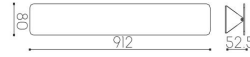

Product Description

Wall light series is a simple, minimalistic wall design for indirect LED illumination with adjustable function. It is available in 3W/6W/12W//18W, and can be used as bedside light, bedroom light, reading light for living room, hotel, restaurant and etc to make indoor atmosphere more comfortable and perfect

Product Specification

Luminaire Wattage	18W
Luminaire Color	□ White ■ Black
Light Source	SMD
Color Temperature	2700K/3000K/4000K/5000K
Color Rendering Index	Ra>90
Luminous Flux	590lm at 3000K
Driver	3*LD1W-9
Power Factor (PF)	≥0.50
Input	AC100-240V 50-60Hz
Output	DC 350mA 32V
Class	IP20
Inner Box	12X9.5X94cm
Carton Size	40X26X96cm
QTY/CTN	8PCS/CTN
Net Weight	1.8KG/PCS

Model No. WRA0118-1

CONTACT US FOR MORE DETAILS