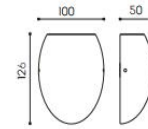

Product Description

Product Specification

Luminaire Wattage	6W
Luminaire Color	□ White ■ Black
Light Source	LUMINUS
Color Temperature	2700K/3000K/3500K/4000K
Color Rendering Index	Ra: 95
Luminous Flux	335lm/3000K
Driver	LD6W150
Power Factor (PF)	≥0.50
Input	DC150mA 1x6W
Output	DC150mA 35V
Class	CLASS I
IP Degree	IP20
Inner Box	15X10.5X6.5cm
Carton Size	33.5X32X28cm
QTY/CTN	24CS/CTN
Net Weight	0.45KG/PCS

Model No. **WWF1106-C**

CONTACT US FOR MORE DETAILS

Optional Accessories