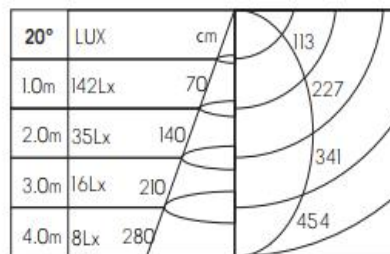

Product Description

Blade is featured with small body, mini size can be perfectly applied in showcase or display areas. Pure aluminum housing and heatsink forms a good thermal system to guarantee light lumen maintenance and long lifespan.

Product Specification

Luminaire Wattage	1W
Luminaire Color	☐ White ☒ Black
Light Source	Luminus
Color Temperature	2700K/3000K/4000K/6000K
Color Rendering Index	Ra>95
Beam Angle	12°/20°/30°
Luminous Flux	91lm at 3000K
cut-out	Ø38mm
Driver	ELP01SS
Power Factor (PF)	≥0.50
Input	AC100-240V 50-60Hz
Output	DC 350mA 2.5-4V
Class	II
IP Degree	IP20
Inner Box	7X7X5cm
Carton Size	37X30X32cm
QTY/CTN	80PCS/CTN
Net Weight	0.05KG/PCS

Light Distribution

3000K 20°

Related references

LED POWER SUPPLIES

Constant current power supply

Triac

0-10V

Dali

Brand: Eaglerise

Model No.

NDA0201-1

CONTACT US FOR MORE DETAILS

[WebLink](#)