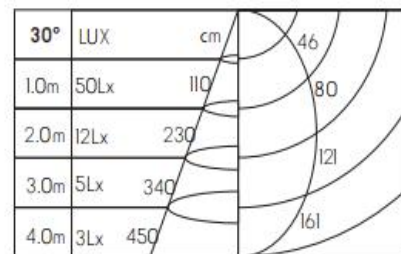

Product Description

Blade is featured with small body, mini size can be perfectly applied in showcase or display areas. Pure aluminum housing and heatsink forms a good thermal system to guarantee light lumen maintenance and long lifespan.

Product Specification

Luminaire Wattage	1W
Luminaire Color	☐ White ☒ Black
Light Source	Luminus
Color Temperature	2700K/3000K/4000K/6000K
Color Rendering Index	Ra>95
Beam Angle	12°/20°/30°
Luminous Flux	91lm at 3000K
cut-out	Ø38mm
Driver	ELP01SS
Power Factor (PF)	≥0.50
Input	AC100-240V 50-60Hz
Output	DC 350mA 2.5-4V
Class	II
IP Degree	IP20
Inner Box	7X7X5cm
Carton Size	37X30X32cm
QTY/CTN	80PCS/CTN
Net Weight	0.05KG/PCS

Light Distribution

3000K 30°

Related references

LED POWER SUPPLIES

Constant current power supply

Triac

0-10V

Dali

Brand: Eaglerise

Model No.

NDA0201-1

CONTACT US FOR MORE DETAILS

[WebLink](#)