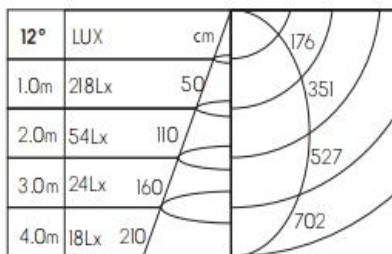

Product Description

Blade is featured with small body, mini size can be perfectly applied in showcase or display areas. Pure aluminum housing and heatsink forms a good thermal system to guarantee light lumen maintenance and long lifespan.

Product Specification

Luminaire Wattage	1W
Luminaire Color	☐ White ☒ Black
Light Source	Luminus
Color Temperature	2700K/3000K/4000K/6000K
Color Rendering Index	Ra>95
Beam Angle	12°/20°/30°
Luminous Flux	91lm at 3000K
cut-out	Ø38mm
Driver	ELP01SS
Power Factor (PF)	≥0.50
Input	AC100-240V 50-60Hz
Output	DC 350mA 2.5-4V
Class	II
IP Degree	IP20
Inner Box	7X7X5cm
Carton Size	37X30X32cm
QTY/CTN	80PCS/CTN
Net Weight	0.05KG/PCS

Light Distribution

3000K 12°