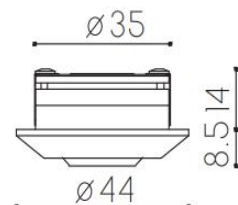

Constant current power supply

Triac

0-10V

Dali

Brand: Eaglerise

Model No.

NDA0201-1

CONTACT US FOR MORE DETAILS

[WebLink](#)