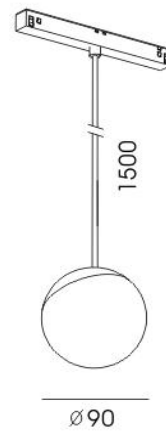

## Product Specification

Luminaire Wattage	4W
Luminaire Color	<input type="checkbox"/> White <input checked="" type="checkbox"/> Black
Light Source	OSRAM3030 6V 1x4W DC150mA
Color Temperature	2700K/3000K/3500K/4000K/5000K
Color Rendering Index	Ra≥90
Beam Angle	120°
Luminous Flux	210lm at 3000K
Driver	P61-4807-BM01-I
Input	48V
Output	DC150mA 1X4W
Class	Class III
IP Degree	IP20
Adaptor	48v adapter
Inner Box	20X114.5X13cm
Carton Size	60X42X41cm
QTY/CTN	24PCS/CTN
Net Weight	0.62KG/PCS

## Light Distribution

120°

h(m)	E(lx)	D(m)
		120°
1	129	1.59
2	32	3.18
3	14	4.77
4	8	6.36

Model No.

DC.PF0204-1

CONTACT US FOR MORE DETAILS

WebLink

Related project picture of product family: