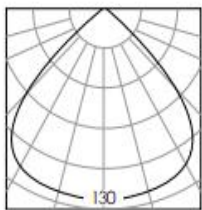

## Product Specification

Luminaire Wattage	4W
Luminaire Color	<input type="checkbox"/> White <input checked="" type="checkbox"/> Black
Light Source	OSRAM3030 6V 1x4W DC150mA
Color Temperature	2700K/3000K/3500K/4000K/5000K
Color Rendering Index	Ra≥90
Beam Angle	120°
Luminous Flux	210lm at 3000K
Driver	P61-4807-BM01-I
Input	48V
Output	DC150mA 1X4W
Class	Class III
IP Degree	IP20
Adaptor	48v adapter
Inner Box	20X114.5X13cm
Carton Size	60X42X41cm
QTY/CTN	24PCS/CTN
Net Weight	0.62KG/PCS

## Light Distribution

120°

h(m)	E(lx)	D(m)
		120°
1	129	1.59
2	32	3.18
3	14	4.77
4	8	6.36

Model No.

DC.PF0204-1

CONTACT US FOR MORE DETAILS

WebLink

Related project picture of product family: