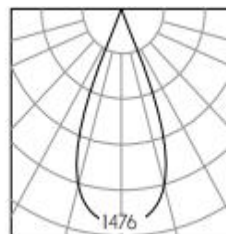

## Product Specification

|                       |  |
|-----------------------|--|
| Luminaire Wattage     | 10W  |
| Luminaire Color       | <input type="checkbox"/> White <input checked="" type="checkbox"/> Black |
| Light Source          | Honourtek  |
| Color Temperature     | 2700K/3000K/3500K/4000K/500  |
| Color Rendering Index | Ra≥95  |
| Beam Angle            | 20°/36°  |
| Luminous Flux         | 921lm at 3000K   |
| Driver                | P61-4807-BM01-I  |
| Input                 | 48V  |
| Output                | DC250mA 1X10W  |
| Class                 | Class III  |
| IP Degree             | IP20   |
| Adaptor               | 48v adapter  |
| Inner Box             | 7.5X7.5X41.5cm   |
| Carton Size           | 32X47X43.5cm   |
| QTY/CTN               | 24PCS/CTN  |
| Net Weight            | 0.52KG/PCS   |

## Light Distribution

15°

36°

| h(m) | E(lx) | D(m) |
|------|-------|------|
| 1    | 2823  | 0.36 |
| 2    | 705   | 0.72 |
| 3    | 313   | 1.08 |
| 4    | 176   | 1.44 |

| h(m) | E(lx) | D(m) |
|------|-------|------|
| 1    | 1476  | 0.63 |
| 2    | 368   | 1.26 |
| 3    | 164   | 1.89 |
| 4    | 92    | 2.52 |