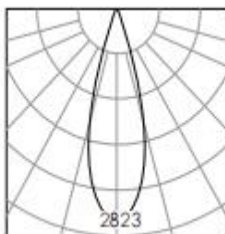

## Product Specification

|                       |  |
|-----------------------|--|
| Luminaire Wattage     | 10W  |
| Luminaire Color       | <input type="checkbox"/> White <input checked="" type="checkbox"/> Black |
| Light Source          | Honourtek  |
| Color Temperature     | 2700K/3000K/3500K/4000K/500  |
| Color Rendering Index | Ra≥95  |
| Beam Angle            | 20°/36°  |
| Luminous Flux         | 921lm at 3000K   |
| Driver                | P61-4807-BM01-I  |
| Input                 | 48V  |
| Output                | DC250mA 1X10W  |
| Class                 | Class III  |
| IP Degree             | IP20   |
| Adaptor               | 48v adapter  |
| Inner Box             | 7.5X7.5X41.5cm   |
| Carton Size           | 32X47X43.5cm   |
| QTY/CTN               | 24PCS/CTN  |
| Net Weight            | 0.52KG/PCS   |

## Light Distribution

15°

36°

| h(m) | E(lx) | D(m) |
|------|-------|------|
| 1    | 2823  | 0.36 |
| 2    | 705   | 0.72 |
| 3    | 313   | 1.08 |
| 4    | 176   | 1.44 |

| h(m) | E(lx) | D(m) |
|------|-------|------|
| 1    | 1476  | 0.63 |
| 2    | 368   | 1.26 |
| 3    | 164   | 1.89 |
| 4    | 92    | 2.52 |