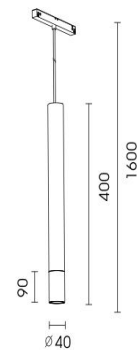

## Product Specification

|                       |  |
|-----------------------|--|
| Luminaire Wattage     | 10W  |
| Luminaire Color       | <input type="checkbox"/> White <input checked="" type="checkbox"/> Black |
| Light Source          | Honourtek  |
| Color Temperature     | 2700K/3000K/3500K/4000K/500  |
| Color Rendering Index | Ra≥95  |
| Beam Angle            | 20°/36°  |
| Luminous Flux         | 921lm at 3000K   |
| Driver                | P61-4807-BM01-I  |
| Input                 | 48V  |
| Output                | DC250mA 1X10W  |
| Class                 | Class III  |
| IP Degree             | IP20   |
| Adaptor               | 48v adapter  |
| Inner Box             | 7.5X7.5X41.5cm   |
| Carton Size           | 32X47X43.5cm   |
| QTY/CTN               | 24PCS/CTN  |
| Net Weight            | 0.52KG/PCS   |

## Light Distribution

15°

36°

| h(m) | E(lx) | D(m) |
|------|-------|------|
| 1    | 2823  | 0.36 |
| 2    | 705   | 0.72 |
| 3    | 313   | 1.08 |
| 4    | 176   | 1.44 |

| h(m) | E(lx) | D(m) |
|------|-------|------|
| 1    | 1476  | 0.63 |
| 2    | 368   | 1.26 |
| 3    | 164   | 1.89 |
| 4    | 92    | 2.52 |