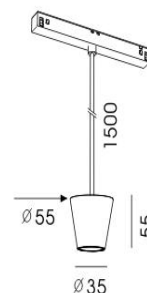

Product Specification

Luminaire Wattage	6W
Luminaire Color	<input type="checkbox"/> White <input checked="" type="checkbox"/> Black
Light Source	Honourtek
Color Temperature	2700K/3000K/3500K/4000K/500
Color Rendering Index	Ra≥95
Beam Angle	15°/24°/36°
Luminous Flux	420lm at 3000K
Driver	P61-4807-BM01-I
Input	48V
Output	DC150mA 1X6W
Class	Class III
IP Degree	IP20
Adaptor	48v dapter
Inner Box	19.5x12x6cm
Carton Size	41x38x32CM
QTY/CTN	30PCS/CTN
Net Weight	0.25KG/PCS

Model No.

DC.PS0206-C

CONTACT US FOR MORE DETAILS

WebLink

Light Distribution

15°

24°

36°

h(m)	E(lx)	D(m)
1	1857	0.34
2	464	0.68
3	206	1.02
4	116	1.36

h(m)	E(lx)	D(m)
1	1321	0.42
2	330	0.84
3	146	1.26
4	82	1.68

h(m)	E(lx)	D(m)
1	815	0.59
2	203	1.17
3	90	1.76
4	50	2.35

Ledoux

Related project picture of product family: