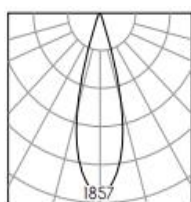

Model No.

DC.PS0206-C

CONTACT US FOR MORE DETAILS

WebLink

Light Distribution

15°

24°

36°

h(m)	E(lx)	D(m)
1	1857	0.34
2	464	0.68
3	206	1.02
4	116	1.36

h(m)	E(lx)	D(m)
1	1321	0.42
2	330	0.84
3	146	1.26
4	82	1.68

h(m)	E(lx)	D(m)
1	815	0.59
2	203	1.17
3	90	1.76
4	50	2.35

Ledoux

Related project picture of product family: