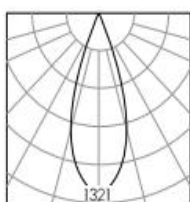

Model No.

DC.PS0206-C

CONTACT US FOR MORE DETAILS

WebLink

Light Distribution

15°

24°

36°

h(m)	E(lx)	D(m)
1	1857	0.34
2	464	0.68
3	206	1.02
4	116	1.36

h(m)	E(lx)	D(m)
1	1321	0.42
2	330	0.84
3	146	1.26
4	82	1.68

h(m)	E(lx)	D(m)
1	815	0.59
2	203	1.17
3	90	1.76
4	50	2.35

Ledoux

Related project picture of product family: