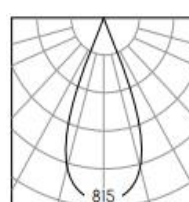

Model No.

DC.PS0206-C

CONTACT US FOR MORE DETAILS

WebLink

Light Distribution

15°

24°

36°

h(m)	E(lx)	D(m)
1	1857	0.34
2	464	0.68
3	206	1.02
4	116	1.36

h(m)	E(lx)	D(m)
1	1321	0.42
2	330	0.84
3	146	1.26
4	82	1.68

h(m)	E(lx)	D(m)
1	815	0.59
2	203	1.17
3	90	1.76
4	50	2.35

Ledoux

Related project picture of product family: