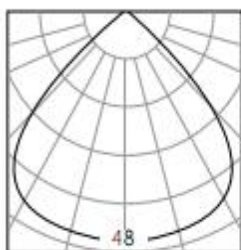

Product Specification

Luminaire Wattage	3W
Luminaire Color	<input type="checkbox"/> White <input checked="" type="checkbox"/> Black
Light Source	OSRAM 2835 3V 3W DC150mA
Color Temperature	2700K/3000K/3500K/4000K/500
Color Rendering Index	Ra≥90
Beam Angle	120°
Luminous Flux	155lm at 3000K
Driver	P63-4806C-BM18
Input	48V
Output	DC150mA 1X3W
Class	Class III
IP Degree	IP20
Adaptor	48v adapter
Inner Box	28X5X3CM
Carton Size	58X27X20CM
QTY/CTN	60PCS/CTN
Net Weight	0.14KG/PCS

Light Distribution

120°

h(m)	E(lx)	D(m)
		120°
1	48	2.73
2	12	5.47
3	5	8.20
4	3	10.94

Model No.

DC.TF0403-1

CONTACT US FOR MORE DETAILS

[Weblink](#)

CCC CE RoHS