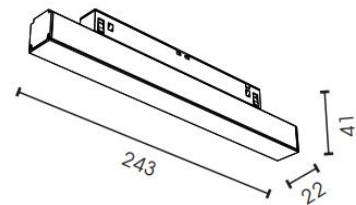

Product Specification

Luminaire Wattage	3W
Luminaire Color	<input type="checkbox"/> White <input checked="" type="checkbox"/> Black
Light Source	OSRAM 2835 3V 3W DC150mA
Color Temperature	2700K/3000K/3500K/4000K/500
Color Rendering Index	Ra≥90
Beam Angle	120°
Luminous Flux	155lm at 3000K
Driver	P63-4806C-BM18
Input	48V
Output	DC150mA 1X3W
Class	Class III
IP Degree	IP20
Adaptor	48v adapter
Inner Box	28X5X3CM
Carton Size	58X27X20CM
QTY/CTN	60PCS/CTN
Net Weight	0.14KG/PCS

Light Distribution

120°

h(m)	E(lx)	D(m)
		120°
1	48	2.73
2	12	5.47
3	5	8.20
4	3	10.94

Model No.

DC.TF0403-1

CONTACT US FOR MORE DETAILS

[Weblink](#)

CCC CE RoHS