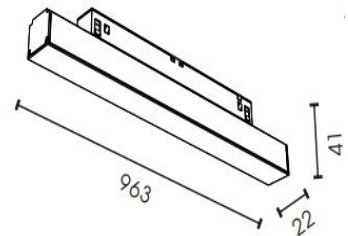

Product Specification

Luminaire Wattage	12W
Luminaire Color	<input type="checkbox"/> White <input checked="" type="checkbox"/> Black
Light Source	OSRAM2835 3V 12W DC500mA
Color Temperature	2700K/3000K/4000K/5000K
Color Rendering Index	Ra≥90
Beam Angle	120°
Luminous Flux	417lm at 3000K
Driver	P63-4806C-BM17
Input	48v
Output	DC500mA 1X12W
Class	Class III
IP Degree	IP20
Adaptor	48v adapter
Inner Box	100X5X3cm
Carton Size	102X27X20cm
QTY/CTN	30PCS/CTN
Net Weight	0.45KG/PCS

Light Distribution

120°

h(m)	E(lx)	D(m)
1	149	2.82
2	37	5.63
3	16	8.45
4	9	11.26

Model No.

DC.TF0412-1

CONTACT US FOR MORE DETAILS

[Weblink](#)

CCC CE RoHS