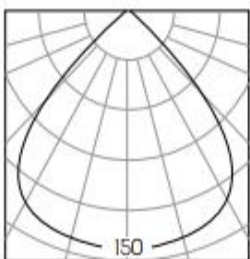

Product Specification

Luminaire Wattage	12W
Luminaire Color	<input type="checkbox"/> White <input checked="" type="checkbox"/> Black
Light Source	OSRAM2835 3V 12W DC500mA
Color Temperature	2700K/3000K/4000K/5000K
Color Rendering Index	Ra≥90
Beam Angle	120°
Luminous Flux	417lm at 3000K
Driver	P63-4806C-BM17
Input	48v
Output	DC500mA 1X12W
Class	Class III
IP Degree	IP20
Adaptor	48v adapter
Inner Box	100X5X3cm
Carton Size	102X27X20cm
QTY/CTN	30PCS/CTN
Net Weight	0.45KG/PCS

Light Distribution

120°

h(m)	E(lx)	D(m)
1	149	2.82
2	37	5.63
3	16	8.45
4	9	11.26

Model No.

DC.TF0412-1

CONTACT US FOR MORE DETAILS

[Weblink](#)

CCC CE RoHS