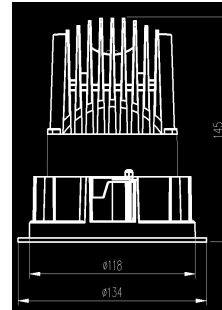

Product Description

yomax recessed spot light series are popular for its different installation ways: fixed or adjustable, trim or trimless, for direct lighting or wall washing. With the feature of dark light reflector, yomax provides a high level of comfortable visual and optimum light output ratio. Different optical Lens with beam angle 15°/24°/36° is available for various occasions, and special asymmetric wall washer lens are also available for wall washer and vertical surface illumination. Mounted accessories can be ordered separately for different application requirements or easy replacement.

Product Specification

Luminaire Wattage	30W
Luminaire Color	■ White □ Black
Light Source	HRX0920
Color Temperature	2700K/3000K
Color Rendering Index	Ra≥95
Beam Angle	15°-24°-36°
Luminous Flux	1780lm at 3000K
Driver	LS-8-700- SI1
Power Factor (PF)	≥0.9
Input	AC220-240V 50-60Hz
Output	DC700mA 30-42V
Class	Class I
IP Degree	IP20
Inner Box	L180*W150*H170MM
Carton Size	L615*W375*H355MM
QTY/CTN	16PCS/CTN
Net Weight	0.6KG/PCS

Model No.

DSB1030-C

CONTACT US FOR MORE DETAILS

[Weblink](#)