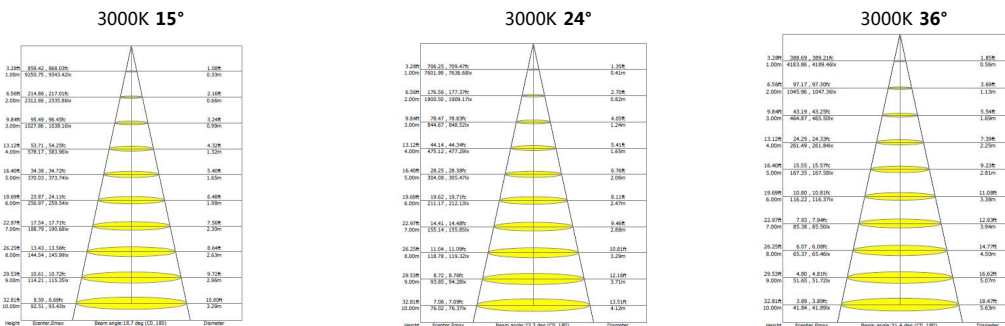

## Product Specification

Luminaire Wattage	30W
Luminaire Color	■ White □ Black
Light Source	HRX0920
Color Temperature	2700K/3000K
Color Rendering Index	Ra≥95
Beam Angle	15°-24°-36°
Luminous Flux	1780lm at 3000K
Driver	LS-8-700- SI1
Power Factor ( PF )	≥0.9
Input	AC220-240V 50-60Hz
Output	DC700mA 30-42V
Class	Class I
IP Degree	IP20
Inner Box	L180*W150*H170MM
Carton Size	L615*W375*H355MM
QTY/CTN	16PCS/CTN
Net Weight	0.6KG/PCS

## Light Distribution