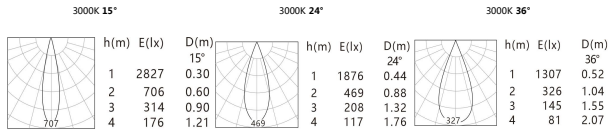

Product Description

Product Specification

Luminaire Wattage	7W
Luminaire Color	□ White ■ Black
Light Source	Honour TEK HRB0604
Color Temperature	2700K/3000K/4000K/5000K
Color Rendering Index	Ra>95
Beam Angle	15°/24°/36°/60°
Luminous Flux	420lm at 3000K
cut-out	62
Driver	LS-8-150 S11
Power Factor (PF)	≥0.50
Input	AC220-240V 50-60Hz
Output	DC150mA 36V
Class	Class II
IP Degree	IP20
Adaptor	/
Inner Box	10X10X7cm
Carton Size	42X32X30cm
QTY/CTN	48PCS/CTN
Net Weight	0.18KG/PCS

Light Distribution