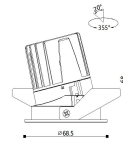

Model No. DSA2006-C

CONTACT US FOR MORE DETAILS