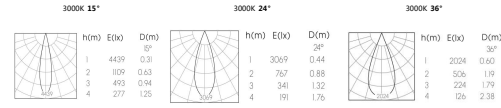

Product Description

Product Specification

Luminaire Wattage	10W
Luminaire Color	□ White ■ Black
Light Source	HonourTEK HRA2607
Color Temperature	2700K/3000K/4000K/5000K
Color Rendering Index	Ra>95
Beam Angle	15°/24°/36°/50°
Luminous Flux	620lm at 3000K
Cut-out	Ø62mm
Driver	LS-12-250 S2
Power Factor (PF)	≥0.50
Input	AC220-240V 50-60Hz
Output	DC 250mA 36V
Class	II
IP Degree	IP20
Inner Box	120x100x7cm
Carton Size	42x63x283cm
QTY/CTN	48PCS/CTN
Net Weight	0.18KG/PCS

Model No. **DSA2010-C**

CONTACT US FOR MORE DETAILS

Light Distribution