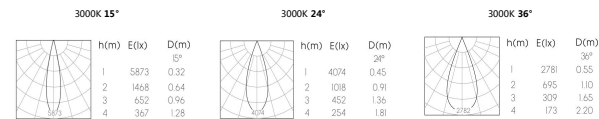

Ledoux

Product Data Sheet

Product Description

Model No. **DSA2015-C**

CONTACT US FOR MORE DETAILS

Product Specification

Luminaire Wattage	15W
Luminaire Color	☐ White ☒ Black
Light Source	Honourtek HRA0610
Color Temperature	2700K/3000K/4000K/5000K
Color Rendering Index	Ra>95
Beam Angle	15°/24°/36°/50°
Luminous Flux	844lm at 3000K
cut-out	Φ62mm
Driver	LS-12-350 S13
Power Factor (PF)	≥0.5
Input	AC220-240V 50-60Hz
Output	DC 350mA 36V
Class	II
IP Degree	IP20
Inner Box	11X11X11cm
Carton Size	35X24X35cm
QTY/CTN	18PCS/CTN
Net Weight	0.23KG/PCS

Light Distribution