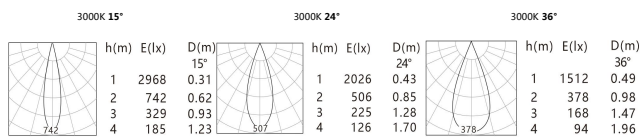

Product Description

Product Specification

Luminaire Wattage	7W
Luminaire Color	□ White ■ Black
Light Source	HonourTEK HRB0604
Color Temperature	2700K/3000K/4000K/5000K
Color Rendering Index	Ra>95
Beam Angle	15°/24°/36°/60°
Luminous Flux	420lm at 3000K
cut-out	62
Driver	LS-8-150 S11
Power Factor (PF)	≥0.50
Input	AC220-240V 50-60Hz
Output	DC150mA 36V
Class	Class II
IP Degree	IP20
Adaptor	/
Inner Box	30X10X7cm
Carton Size	42X32X30cm
QTY/CTN	48PCS/CTN
Net Weight	0.18KG/PCS

Model No. **DSB2006-C**

Light Distribution