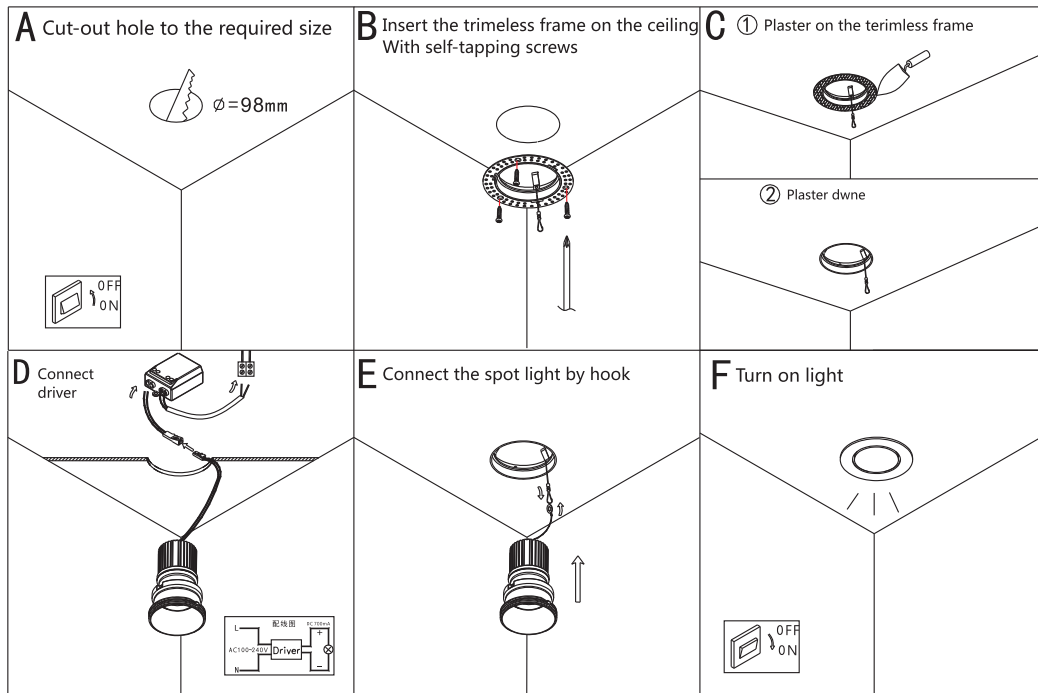

1. Please turn off the power before maintenance, installation or repair.
2. When using the product, please pay attention to the rated voltage and current as marked on the product label. Overload might cause electrical fire, physical injury and product damage.
3. Product usage shall conform to fire prevention regulation.
4. Product shall not be covered by insulated gasket or similar material.
5. Please do not repair the product by yourself, as improper repair procedures might lead to electrical shock or other bad results.
6. If replacing components, please make sure to use the components improved by manufacturer only.
7. This product is for indoor use only.