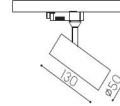

Ledoux

Product Data Sheet

Product Description

Model No. **TSU0510-C**

CONTACT US FOR MORE DETAILS