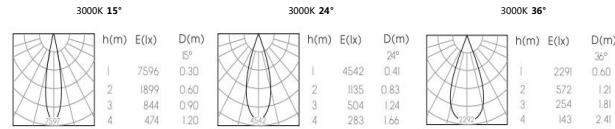

Ledoux

Product Data Sheet

Product Description

Model No. **TSU0510-C**

CONTACT US FOR MORE DETAILS

Product Specification

Luminaire Wattage	10W
Luminaire Color	□ White ■ Black
Light Source	Lumileds 1202HD
Color Temperature	2700K/3000K/4000K/5000K
Color Rendering Index	Ra>90
Beam Angle	15°/24°/36°
Luminous Flux	872lm at 3000K
Driver	LD9W250
Power Factor (PF)	≥0.50
Input	AC100-240V 50-60Hz
Output	DC250mA 35V
Class	Class 1
IP Degree	IP20
Adaptor	One Phase/Three Phase
Inner Box	25.5*12.5*7cm
Carton Size	52*40*30cm
QTY/CTN	24PCS/CTN
Net Weight	0.62KG/PCS

Light Distribution