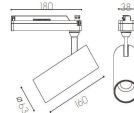

Ledoux

Product Data Sheet

Product Description

Model No. **TSU1330S-C**

CONTACT US FOR MORE DETAILS