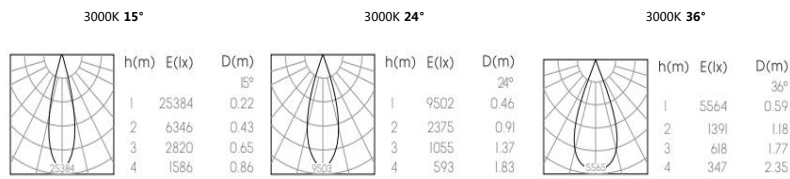

Light Distribution