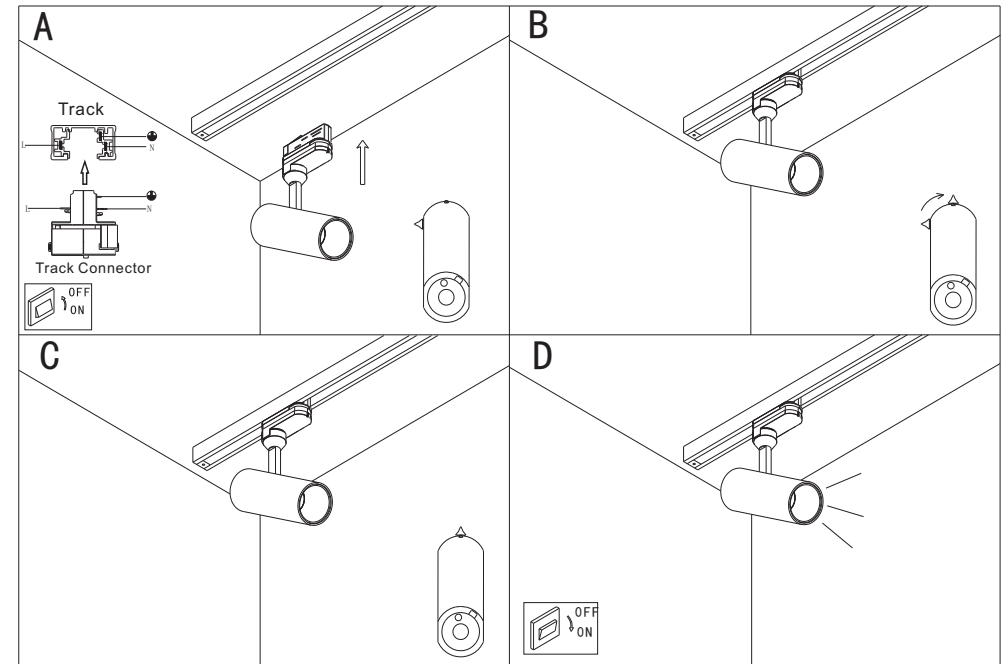

Instruction Manual

■ Important Safety Instruction:

Please read the following safety instructions carefully and keep this manual for future reference.

1. Intended for indoor use only
2. Do not use the product near water or in damp place, and never spray any liquid onto the product.
3. When using the product, please pay attention to the rated voltage and current as marked on the product label (Overload could cause electrical fire, physical injury and product damage).
4. Please select and use correct cable with higher rated voltage and current than the parameter marked on the product label.
5. Please read this manual carefully before installing and using the product, and installation shall be done by professionals or technical (Failure to follow these instructions may lead to fire, serious physical injury or product damage).
6. Please turn off the power before any operation.
7. Improper repair procedures or modification may lead to electrical shock or other bad results
8. If replacing parts, please use the replacement parts specified by manufacture only.