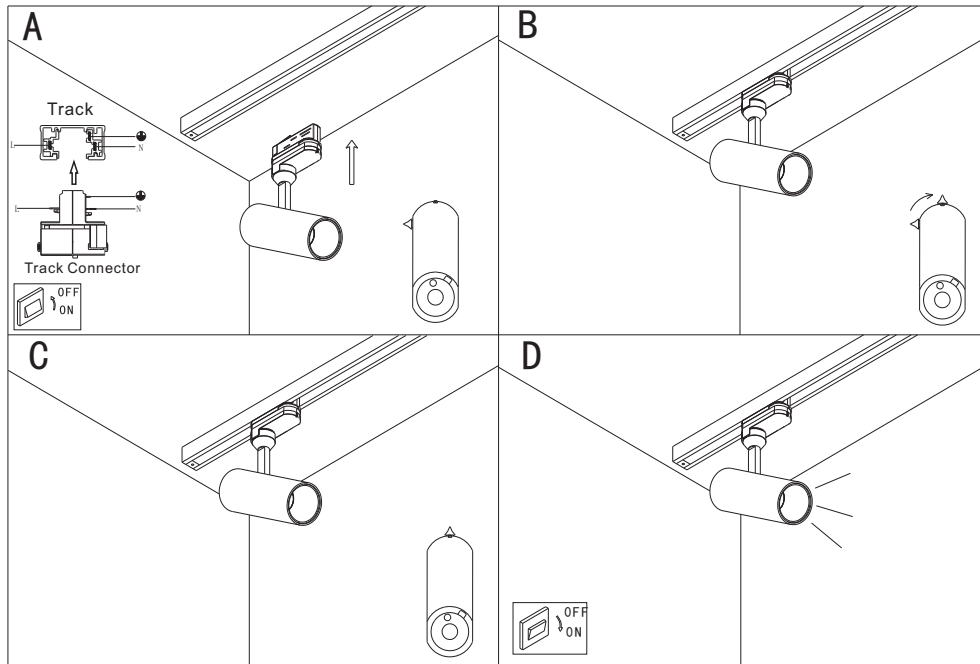

Please read this manual carefully before installing and using the product, and installation shall be done by professionals or technical. Keep this manual for future reference.

Instruction Manual

■ Important Safety Instruction:

Please read the following safety instructions carefully and keep this manual for future reference.

1. Intended for indoor use only
2. Do not use the product near water or in damp place, and never spray any liquid onto the product.
3. When using the product, please pay attention to the rated voltage and current as marked on the product label (Overload could cause electrical fire, physical injury and product damage).
4. Please select and use correct cable with higher rated voltage and current than the parameter marked on the product label.
5. Please read this manual carefully before installing and using the product, and installation shall be done by professionals or technical (Failure to follow these instructions may lead to fire, serious physical injury or product damage).
6. Please turn off the power before any operation.
7. Improper repair procedures or modification may lead to electrical shock or other bad results
8. If replacing parts, please use the replacement parts specified by manufacture only.

Please read this manual carefully before installing and using the product, and installation shall be done by professionals or technical. Keep this manual for future reference.