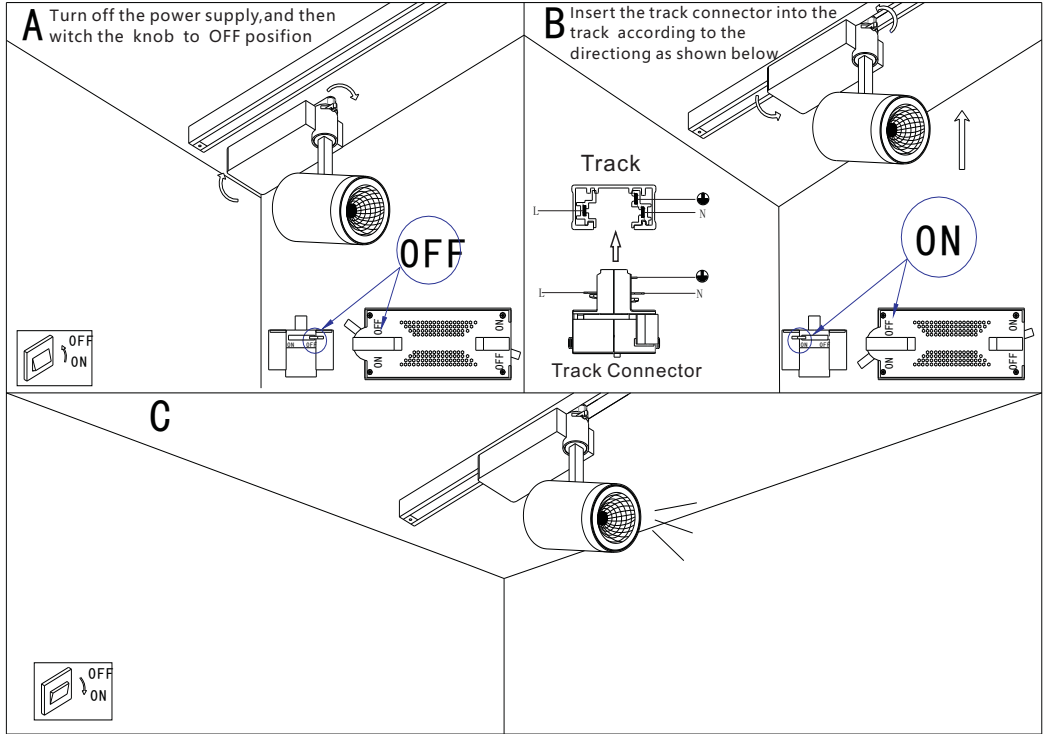

Please read this manual carefully before installing and using the product, and installation shall be done by professionals or technical. Keep this manual for future reference.

Instruction Manual

■ Important Safety Instruction:

Please read the following safety instructions carefully and keep this manual for future reference.

1. Intended for indoor use only
2. Do not use the product near water or in damp place, and never spray any liquid onto the product.
3. When using the product, please pay attention to the rated voltage and current as marked on the product label (Overload could cause electrical fire, physical injury and product damage).
4. Please select and use correct cable with higher rated voltage and current than the parameter marked on the product label.
5. Please read this manual carefully before installing and using the product, and installation shall be done by professionals or technical (Failure to follow these instructions may lead to fire, serious physical injury or product damage).
6. Please turn off the power before any operation.
7. Improper repair procedures or modification may lead to electrical shock or other bad results
8. If replacing parts, please use the replacement parts specified by manufacture only.