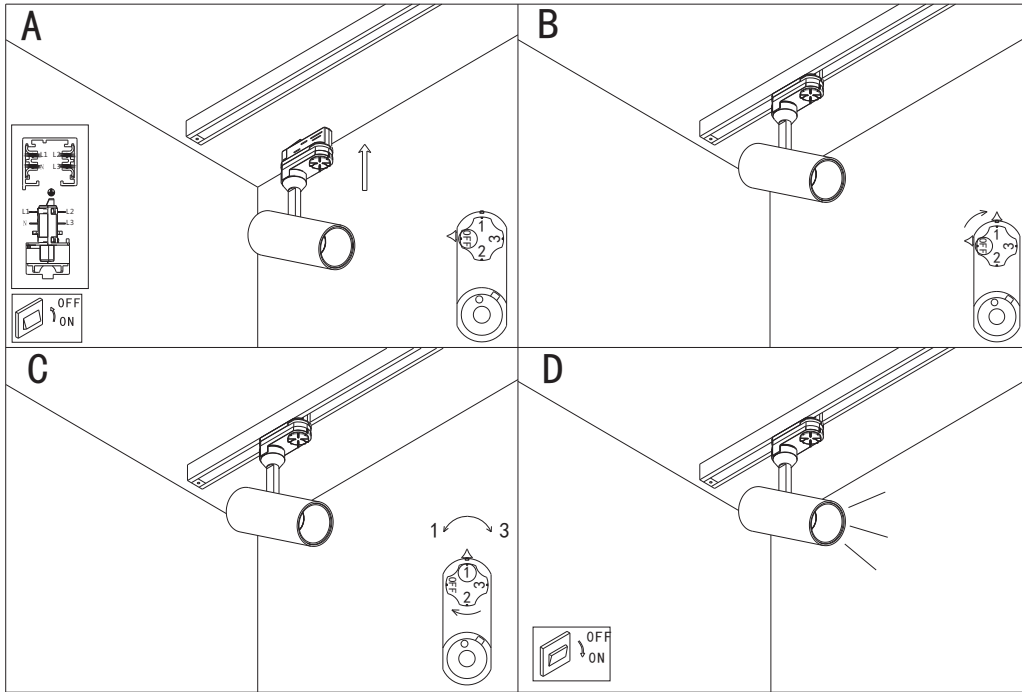

Please read this manual carefully before installing and using the product, and installation shall be done by professionals or technical. Keep this manual for future reference.

Instruction Manual

■ Important Safety Instruction:

Please read the following safety instructions carefully and keep this manual for future reference.

1. Intended for indoor use only
2. Do not use the product near water or in damp place, and never spray any liquid onto the product.
3. When using the product, please pay attention to the rated voltage and current as marked on the product label (Overload could cause electrical fire, physical injury and product damage).
4. Please select and use correct cable with higher rated voltage and current than the parameter marked on the product label.
5. Please read this manual carefully before installing and using the product, and installation shall be done by professionals or technical (Failure to follow these instructions may lead to fire, serious physical injury or product damage).
6. Please turn off the power before any operation.
7. Improper repair procedures or modification may lead to electrical shock or other bad results
8. If replacing parts, please use the replacement parts specified by manufacture only.

Please read this manual carefully before installing and using the product, and installation shall be done by professionals or technical. Keep this manual for future reference.