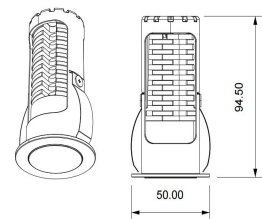

## Product Description

Cosy is a series of beautifully detailed, high performance, extremely compact mini LED recessed fixtures. The smallest projector with only 22mm in diameter has an anti-glare solution given hat the LED lamp is set back into the fixture. Available in fixed/adjustable, trim/trimless versions

## Product Specification

Luminaire Wattage	8W
Luminaire Color	■ White □ Black
Light Source	HonourTEK XHP-35
Color Temperature	2700K/3000K/4000K/5000K
Color Rendering Index	Ra≥90
Beam Angle	15°/20°/30°
Luminous Flux	420lm at 3000K
cut-out	Ø45
Driver	LS-6-500 SI
Power Factor ( PF )	≥0.45
Input	AC220-240V 50-60Hz
Output	DC500mA 22V
Class	Class II
IP Degree	IP20
Adaptor	/
Inner Box	13.5X10.5X6.5cm
Carton Size	42.5X33.5X26cm
QTY/CTN	36PCS/CTN
Net Weight	0.13KG/PCS

## Light Distribution

3000K 15°

3000K 24°

3000K 36°

h(m)	E(lx)	D(m)
1	869	0.49
2	224	0.99
3	99	1.48
4	56	1.97

h(m)	E(lx)	D(m)
1	651	0.60
2	162	1.19
3	72	1.79
4	40	2.38

h(m)	E(lx)	D(m)
1	456	0.74
2	114	1.48
3	50	2.22
4	28	2.96