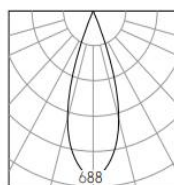

Product Specification

Luminaire Wattage	8W
Luminaire Color	■ White □ Black
Light Source	HonourTEK XHP-35
Color Temperature	2700K/3000K/4000K/5000K
Color Rendering Index	Ra≥90
Beam Angle	15°/24°/36°
Luminous Flux	328lm at 3000K
cut-out	Ø45
Driver	LS-6-500 SI
Power Factor (PF)	≥0.45
Input	AC220-240V 50-60Hz
Output	DC500mA 22V
Class	Class II
IP Degree	IP20
Adaptor	/
Inner Box	13.5X10.5X6.5cm
Carton Size	42.5X33.5X28cm
QTY/CTN	36PCS/CTN
Net Weight	0.15KG/PCS

Model No.

NDB0608-NF

CONTACT US FOR MORE DETAILS

[Weblink](#)

Light Distribution

3000K 15°

3000K 24°

3000K 36°

h(m)	E(lx)	D(m)
1	810	0.46
2	202	0.92
3	90	1.38
4	50	1.84

h(m)	E(lx)	D(m)
1	687	0.56
2	171	1.11
3	76	1.67
4	42	2.22

h(m)	E(lx)	D(m)
1	491	0.69
2	122	1.38
3	54	2.07
4	30	2.76

Related references

LED POWER SUPPLIES