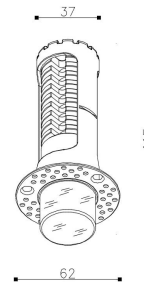

Product Description

Cosy is a series of beautifully detailed, high performance, extremely compact mini LED recessed fixtures. The smallest projector with only 22mm in diameter has an anti-glare solution given that the LED lamp is set back into the fixture. Available in fixed/adjustable, trim/trimless versions

Product Specification

Luminaire Wattage	8W
Luminaire Color	■ White □ Black
Light Source	HonourTEK XHP-35
Color Temperature	2700K/3000K/4000K/5000K
Color Rendering Index	Ra≥90
Beam Angle	15°/24°/36°
Luminous Flux	328lm at 3000K
cut-out	Ø45
Driver	LS-6-500 SI
Power Factor (PF)	≥0.45
Input	AC220-240V 50-60Hz
Output	DC500mA 22V
Class	Class II
IP Degree	IP20
Adaptor	/
Inner Box	13.5X10.5X6.5cm
Carton Size	42.5X33.5X28cm
QTY/CTN	36PCS/CTN
Net Weight	0.15KG/PCS

Model No.

NDB0608-NF

CONTACT US FOR MORE DETAILS

[Weblink](#)