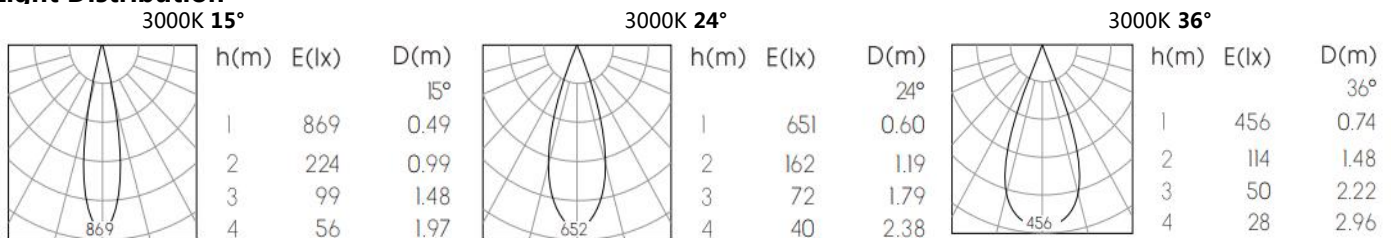

## Product Specification

Luminaire Wattage	8W
Luminaire Color	<input type="checkbox"/> White <input checked="" type="checkbox"/> Black
Light Source	CREE XHP-35
Color Temperature	2700K/3000K/4000K/5000K
Color Rendering Index	Ra≥90
Beam Angle	15°/24°/36°
Luminous Flux	420lm at 3000K
cut-out	Ø40
Driver	LS-6-500 SI
Power Factor ( PF )	≥0.5
Input	AC220-240V 50-60Hz
Output	DC500mA 23V
Class	Class II
IP Degree	IP20
Adaptor	/
Inner Box	13.5X10.5X6.5cm
Carton Size	42.5X33.5X28cm
QTY/CTN	36PCS/CTN
Net Weight	0.13KG/PCS

## Light Distribution