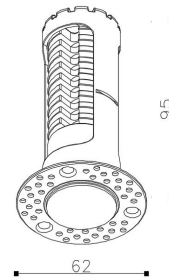

Product Description

Cosy is a series of beautifully detailed, high performance, extremely compact mini LED recessed fixtures. The smallest projector with only 22mm in diameter has an anti-glare solution given hat the LED lamp is set back into the fixture. Available in fixed/adjustable, trim/trimless versions

Product Specification

Luminaire Wattage	8W
Luminaire Color	☐ White ☒ Black
Light Source	CREE XHP-35
Color Temperature	2700K/3000K/4000K/5000K
Color Rendering Index	Ra≥90
Beam Angle	15°/24°/36°
Luminous Flux	420lm at 3000K
cut-out	Ø40
Driver	LS-6-500 SI
Power Factor (PF)	≥0.5
Input	AC220-240V 50-60Hz
Output	DC500mA 23V
Class	Class II
IP Degree	IP20
Adaptor	/
Inner Box	13.5X10.5X6.5cm
Carton Size	42.5X33.5X28cm
QTY/CTN	36PCS/CTN
Net Weight	0.13KG/PCS

Model No.

NDB0608-NG

CONTACT US FOR MORE DETAILS

[Weblink](#)