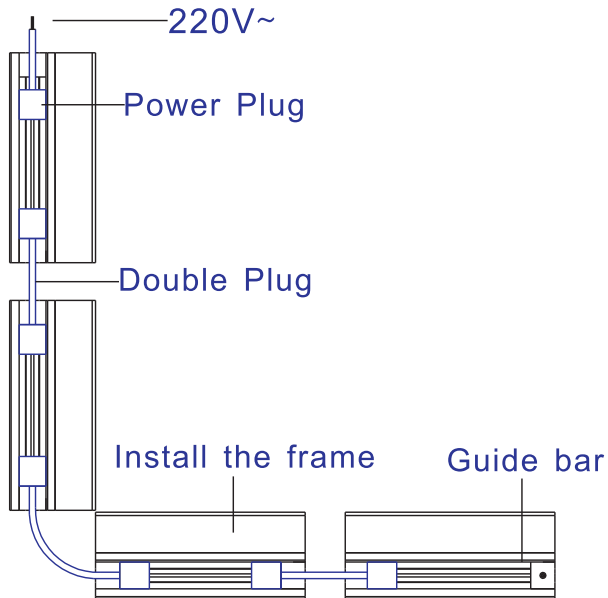

Connection between profiles:

Installation

■ Important Safety Instruction:

Please read the following safety instructions carefully and keep this manual for future reference.

1. Intended for indoor use only.
2. The length of aluminum profile is 1M, and the profiles are connected by double-ended cable. Please pay attention that the total power of profile should be ≤ 550W.
3. Do not use the product near water or in damp place, and never spray any liquid onto the product.
4. When using the product, please pay attention to the rated voltage and current as marked on the product label (Overload could cause electrical fire, physical injury and product damage).
5. Please select and use correct cable with higher rated voltage and current than the parameter marked on the product label.
6. Please read this manual carefully before installing and using the product, and installation shall be done by professionals or technical (Failure to follow these instructions may lead to fire, serious physical injury or product damage).
7. Please turn off the power before any operation.
8. Improper repair procedures or modification may lead to electrical shock or other bad results.
9. If replacing parts, please use the replacement parts specified by manufacture only.

Applicable Mode: