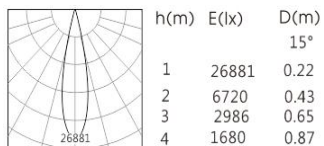

Light Distribution

3000K 15°