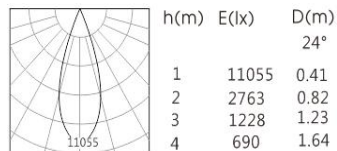

## Product Specification

Luminaire Wattage	23W
Luminaire Color	<input type="checkbox"/> White <input checked="" type="checkbox"/> Black
Light Source	CXM-9
Color Temperature	2700K/3000K/4000K
Color Rendering Index	Ra≥90
Beam Angle	15°/24°/38°
Luminous Flux	1900lm at 3000K
Driver	CS-25-600LB无频闪
Power Factor (PF)	≥0.90
Input	AC220-240 50-60Hz
Output	DC600mA 28-42V
Class	Class I
IP Degree	IP20
Inner Box	10*10*21cm
Carton Size	42*42*23.5cm
QTY/CTN	12PCS/CTN
Net Weight	1.4KG/PCS

## Light Distribution

3000K 15°

3000K 24°

3000K 36°