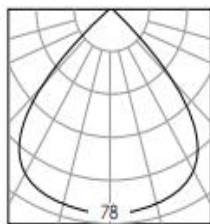

Product Specification

Luminaire Wattage	6W
Luminaire Color	<input type="checkbox"/> White <input checked="" type="checkbox"/> Black
Light Source	OSRAM 2835 3V 6W DC250mA
Color Temperature	2700K/3000K/3500K/4000K/500
Color Rendering Index	Ra≥90
Beam Angle	120°
Luminous Flux	212lm at 3000K
Driver	P63-4806C-BM18
Input	48V
Output	DC250mA 1X6W
Class	Class III
IP Degree	IP20
Adaptor	48V adaptor
Inner Box	52.5X5X3
Carton Size	52X32X26
QTY/CTN	48PCS/CTN
Net Weight	0.25KG/PCS

Light Distribution

120°

h(m)	E(lx)	D(m)
		120°
1	77	2.76
2	19	5.52
3	8	8.28
4	4	11.03

Model No.

DC.TF0406-1

CONTACT US FOR MORE DETAILS

[Weblink](#)

Related project picture of product family: