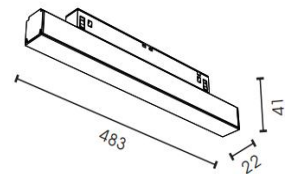

Product Specification

Luminaire Wattage	6W
Luminaire Color	<input type="checkbox"/> White <input checked="" type="checkbox"/> Black
Light Source	OSRAM 2835 3V 6W DC250mA
Color Temperature	2700K/3000K/3500K/4000K/500
Color Rendering Index	Ra≥90
Beam Angle	120°
Luminous Flux	212lm at 3000K
Driver	P63-4806C-BM18
Input	48V
Output	DC250mA 1X6W
Class	Class III
IP Degree	IP20
Adaptor	48V adaptor
Inner Box	52.5X5X3
Carton Size	52X32X26
QTY/CTN	48PCS/CTN
Net Weight	0.25KG/PCS

Light Distribution

120°

h(m)	E(lx)	D(m)
		120°
1	77	2.76
2	19	5.52
3	8	8.28
4	4	11.03

Model No.

DC.TF0406-1

CONTACT US FOR MORE DETAILS

[Weblink](#)

Related project picture of product family: