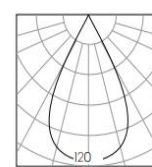

Product Specification

Luminaire Wattage	3W
Luminaire Color	<input type="checkbox"/> White <input checked="" type="checkbox"/> Black
Light Source	LUMINUS
Color Temperature	2700K/3000K
Color Rendering Index	Ra>95
Beam Angle	15°/24°/30°
Luminous Flux	130lm at 3000K
Driver	P63-4806C-BM17
Input	48V
Output	DC700mA 1X3W
Class	Class III
IP Degree	IP20
Inner Box	10.5X8X3cm
Carton Size	23X26X35cm
QTY/CTN	66PCS/CTN
Net Weight	0.07KG/PCS

Model No.

DC.TS0103-1

CONTACT US FOR MORE DETAILS

[WebLink](#)

Light Distribution

15°

h(m)	E(lx)	D(m)
1	374	0.40
2	93	0.80
3	41	1.20
4	23	1.60

24°

h(m)	E(lx)	D(m)
1	207	0.53
2	51	1.06
3	23	1.59
4	12	2.12

30°

h(m)	E(lx)	D(m)
1	120	0.74
2	29	1.48
3	13	2.22
4	7	2.96

Ledoux

Related project picture of product family: