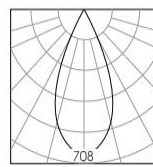

Product Specification

Luminaire Wattage	3W
Luminaire Color	<input type="checkbox"/> White <input checked="" type="checkbox"/> Black
Light Source	LUMINUS
Color Temperature	2700K/3000K
Color Rendering Index	Ra>95
Beam Angle	15°/24°/30°
Luminous Flux	130lm at 3000K
Driver	P63-4806C-BM17
Input	48V
Output	DC700mA 1X3W
Class	Class III
IP Degree	IP20
Inner Box	10.5X8X3cm
Carton Size	23X26X35cm
QTY/CTN	66PCS/CTN
Net Weight	0.07KG/PCS

Model No.

DC.TS0103-1

CONTACT US FOR MORE DETAILS

[WebLink](#)

Light Distribution

15°

h(m)	E(lx)	D(m)
1	374	0.40
2	93	0.80
3	41	1.20
4	23	1.60

24°

h(m)	E(lx)	D(m)
1	207	0.53
2	51	1.06
3	23	1.59
4	12	2.12

30°

h(m)	E(lx)	D(m)
1	120	0.74
2	29	1.48
3	13	2.22
4	7	2.96

Ledoux

Related project picture of product family: