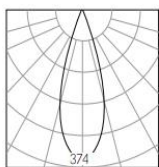

Product Specification

Luminaire Wattage	3W
Luminaire Color	<input type="checkbox"/> White <input checked="" type="checkbox"/> Black
Light Source	LUMINUS
Color Temperature	2700K/3000K
Color Rendering Index	Ra>95
Beam Angle	15°/24°/30°
Luminous Flux	130lm at 3000K
Driver	P63-4806C-BM17
Input	48V
Output	DC700mA 1X3W
Class	Class III
IP Degree	IP20
Inner Box	10.5X8X3cm
Carton Size	23X26X35cm
QTY/CTN	66PCS/CTN
Net Weight	0.07KG/PCS

Model No.

DC.TS0103-1

CONTACT US FOR MORE DETAILS

[WebLink](#)

Light Distribution

15°

h(m)	E(lx)	D(m)
1	374	0.40
2	93	0.80
3	41	1.20
4	23	1.60

24°

h(m)	E(lx)	D(m)
1	207	0.53
2	51	1.06
3	23	1.59
4	12	2.12

30°

h(m)	E(lx)	D(m)
1	120	0.74
2	29	1.48
3	13	2.22
4	7	2.96

Ledoux

Related project picture of product family: