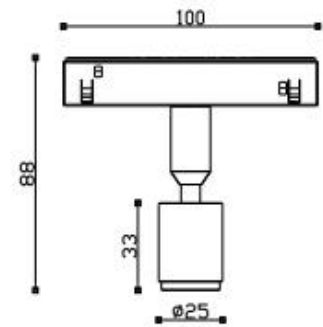

Product Specification

Luminaire Wattage	3W
Luminaire Color	<input type="checkbox"/> White <input checked="" type="checkbox"/> Black
Light Source	LUMINUS
Color Temperature	2700K/3000K
Color Rendering Index	Ra>95
Beam Angle	15°/24°/30°
Luminous Flux	130lm at 3000K
Driver	P63-4806C-BM17
Input	48V
Output	DC700mA 1X3W
Class	Class III
IP Degree	IP20
Inner Box	10.5X8X3cm
Carton Size	23X26X35cm
QTY/CTN	66PCS/CTN
Net Weight	0.07KG/PCS

Model No.

DC.TS0103-1

CONTACT US FOR MORE DETAILS

[WebLink](#)

Light Distribution

15°

h(m)	E(lx)	D(m)
1	374	0.40
2	93	0.80
3	41	1.20
4	23	1.60

24°

h(m)	E(lx)	D(m)
1	207	0.53
2	51	1.06
3	23	1.59
4	12	2.12

30°

h(m)	E(lx)	D(m)
1	120	0.74
2	29	1.48
3	13	2.22
4	7	2.96

Ledoux

Related project picture of product family: