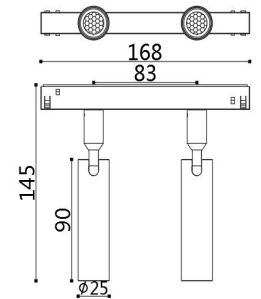

Product Description

Modular Lighting System 48V combines unornamented aesthetics with a multitude of configuration options and effortless installation. The outcome is an ecosystem of quality components perfect for spaces where constant flexibility and high performance are required.

Product Specification

Luminaire Wattage	2X8W
Luminaire Color	□White ■Black
Light Source	SST-20-W
Color Temperature	2700K/3000K/4000K/5000K
Color Rendering Index	Ra≥95
Beam Angle	15°/24°/30°
Luminous Flux	2X317lm at 2700K
cut-out	/
Driver	P68-TWO-BM03(双头)
Power Factor (PF)	/
Input	DC48V
Output	DC3-40V 400/500/600/700mA
Class	Class III
IP Degree	IP20
Adaptor	/
Inner Box	18X14X6cm
Carton Size	44X38X26cm
QTY/CTN	24PCS/CTN
Net Weight	0.42KG/PCS

Model No.

DC.TS0108-T2

CONTACT US FOR MORE DETAILS

[WebLink](#)