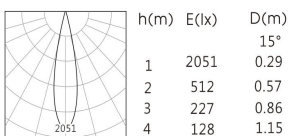

## Product Specification

Luminaire Wattage	2X8W
Luminaire Color	□White ■Black
Light Source	SST-20-W
Color Temperature	2700K/3000K/4000K/5000K
Color Rendering Index	Ra≥95
Beam Angle	15°/24°/30°
Luminous Flux	2X317lm at 2700K
cut-out	/
Driver	P68-TWO-BM03(双头)
Power Factor ( PF )	/
Input	DC48V
Output	DC3-40V 400/500/600/700mA
Class	Class III
IP Degree	IP20
Adaptor	/
Inner Box	18X14X6cm
Carton Size	44X38X26cm
QTY/CTN	24PCS/CTN
Net Weight	0.42KG/PCS

## Light Distribution

3000K 15°

3000K 24°

3000K 30°