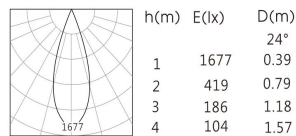

## Product Specification

Luminaire Wattage	2X8W
Luminaire Color	□White ■Black
Light Source	SST-20-W
Color Temperature	2700K/3000K/4000K/5000K
Color Rendering Index	Ra≥95
Beam Angle	15°/24°/30°
Luminous Flux	2X317lm at 2700K
cut-out	/
Driver	P68-TWO-BM03(双头)
Power Factor ( PF )	/
Input	DC48V
Output	DC3-40V 400/500/600/700mA
Class	Class III
IP Degree	IP20
Adaptor	/
Inner Box	18X14X6cm
Carton Size	44X38X26cm
QTY/CTN	24PCS/CTN
Net Weight	0.42KG/PCS

## Light Distribution

3000K 15°

3000K 24°

3000K 30°