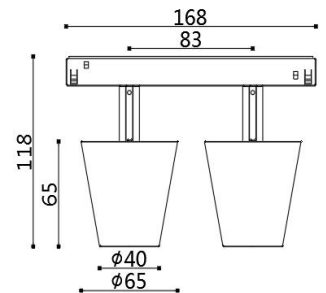

Product Description

Modular Lighting System 48V combines unornamented aesthetics with a multitude of configuration options and effortless installation. The outcome is an ecosystem of quality components perfect for spaces where constant flexibility and high performance are required.

Product Specification

Luminaire Wattage	2X10W
Luminaire Color	□White ■Black
Light Source	HRA0607
Color Temperature	2700K/3000K/4000K/5000K
Color Rendering Index	Ra≥95
Beam Angle	15°/24°/36°/50°
Luminous Flux	2X700lm at 3000K
cut-out	/
Driver	P68-TWO-BM03(双头)
Power Factor (PF)	/
Input	DC48V
Output	DC3-40V 400/500/600/700mA
Class	Class III
IP Degree	IP20
Adaptor	/
Inner Box	17.5X17X8.5cm
Carton Size	70X37X28cm
QTY/CTN	24PCS/CTN
Net Weight	0.64KG/PCS

Model No.

DC.TS0210-T2

CONTACT US FOR MORE DETAILS

WebLink