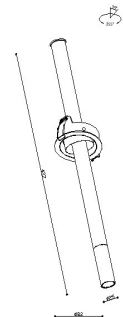

Product Description

Yoda recessed spot light series are popular for its modular design and its different installation ways: fixed or adjustable, trim or trimless, for direct lighting or wall washing. With the feature of dark light reflector, Yoda provides a high level of comfortable visual and optimum light output ratio. Different optical design are available for various occasions, including diffuser for general lighting, optical lens with narrow beam angle 4°/6°/8° & common beam angle 15°/24°/36°/50°, special asymmetric wall washer lens for wall washer, and zoomable option. Mounted accessories can be ordered separately for different application requirements or easy replacement.

Product Specification

Luminaire Wattage	6W
Luminaire Color	<input type="checkbox"/> White <input checked="" type="checkbox"/> Black
Light Source	Cree XHP-35
Color Temperature	2700K/3000K/4000K/5000K
Color Rendering Index	Ra≥90
Beam Angle	15°/24°/36°
Luminous Flux	327lm at 3000K
cut-out	∅75
Driver	LS-6-500 SI
Power Factor (PF)	≥0.50
Input	AC220-240V 50-60Hz
Output	DC500mA 36V
Class	Class II
IP Degree	IP20
Inner Box	7.5X7.5X41.5cm
Carton Size	32X47X43.5cm
QTY/CTN	24PCS/CTN
Net Weight	0.35KG/PCS
LED POWER SUPPLIES	Triac\0-10V\Dali
Optional Accessories	Honeycomb\Woven Glass\Combed Glass

Model No.

DLL2206-C

CONTACT US FOR MORE DETAILS

[WebLink](#)

Light Distribution

3000K 15°

3000K 24°

3000K 36°