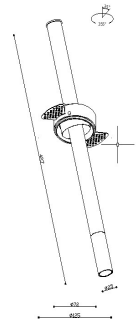

Product Description

Yoda recessed spot light series are popular for its modular design and its different installation ways: fixed or adjustable, trim or trimless, for direct lighting or wall washing. With the feature of dark light reflector, Yoda provides a high level of comfortable visual and optimum light output ratio. Different optical design are available for various occasions, including diffuser for general lighting, optical lens with narrow beam angle 4°/6°/8° & common beam angle 15°/24°/36°/50°, special asymmetric wall washer lens for wall washer, and zoomable option. Mounted accessories can be ordered separately for different application requirements or easy replacement.

Product Specification

Luminaire Wattage	6W
Luminaire Color	<input type="checkbox"/> White <input checked="" type="checkbox"/> Black
Light Source	Cree XHP-35
Color Temperature	2700K/3000K/4000K/5000K
Color Rendering Index	Ra≥90
Beam Angle	15°/24°/36°
Luminous Flux	327lm at 3000K
cut-out	∅75
Driver	LS-6-500 SI
Power Factor (PF)	≥0.50
Input	AC220-240V 50-60Hz
Output	DC500mA 36V
Class	Class II
IP Degree	IP20
Inner Box	7.5X7.5X41.5cm
Carton Size	32X47X43.5cm
QTY/CTN	24PCS/CTN
Net Weight	0.36KG/PCS
LED POWER SUPPLIES	Triac\0-10V\Dali
Optional Accessories	Honeycomb\Woven Glass\Combed Glass

Model No.

DLL2206-N

CONTACT US FOR MORE DETAILS

[WebLink](#)

Light Distribution

3000K 15°

3000K 24°

3000K 36°