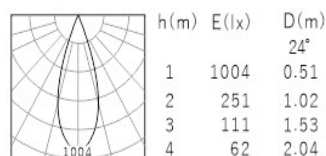

Product Specification

Luminaire Wattage	6W
Luminaire Color	<input type="checkbox"/> White <input checked="" type="checkbox"/> Black
Light Source	Cree XHP-35
Color Temperature	2700K/3000K/4000K/5000K
Color Rendering Index	Ra≥90
Beam Angle	15°/24°/36°
Luminous Flux	327lm at 3000K
cut-out	∅75
Driver	LS-6-500 SI
Power Factor (PF)	≥0.50
Input	AC220-240V 50-60Hz
Output	DC500mA 36V
Class	Class II
IP Degree	IP20
Inner Box	7.5X7.5X41.5cm
Carton Size	32X47X43.5cm
QTY/CTN	24PCS/CTN
Net Weight	0.36KG/PCS
LED POWER SUPPLIES	Triac\0-10V\Dali
Optional Accessories	Honeycomb\Woven Glass\Combed Glass

Model No.

DLL2206-N

CONTACT US FOR MORE DETAILS

[WebLink](#)

Light Distribution

3000K 15°

3000K 24°

3000K 36°