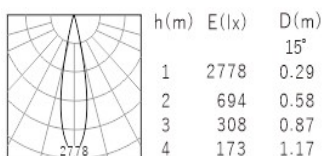

Product Specification

Luminaire Wattage	6W
Luminaire Color	<input type="checkbox"/> White <input checked="" type="checkbox"/> Black
Light Source	Cree XHP-35
Color Temperature	2700K/3000K/4000K/5000K
Color Rendering Index	Ra≥90
Beam Angle	15°/24°/36°
Luminous Flux	327lm at 3000K
cut-out	∅75
Driver	LS-6-500 SI
Power Factor (PF)	≥0.50
Input	AC220-240V 50-60Hz
Output	DC500mA 36V
Class	Class II
IP Degree	IP20
Inner Box	7.5X7.5X41.5cm
Carton Size	32X47X43.5cm
QTY/CTN	24PCS/CTN
Net Weight	0.36KG/PCS
LED POWER SUPPLIES	Triac\0-10V\Dali
Optional Accessories	Honeycomb\Woven Glass\Combed Glass

Model No.

DLL2206-N

CONTACT US FOR MORE DETAILS

[WebLink](#)

Light Distribution

3000K 15°

3000K 24°

3000K 36°