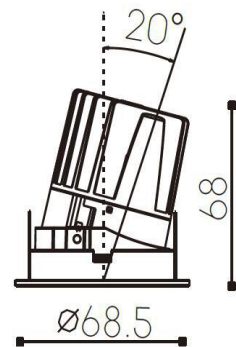

Product Specification

Luminaire Wattage	6W
Luminaire Color	<input type="checkbox"/> White <input checked="" type="checkbox"/> Black
Light Source	朗明纳斯SST-20-W
Color Temperature	2700K/3000K
Color Rendering Index	Ra≥95
Beam Angle	6°
Luminous Flux	350lm at 3000K
External diameter	Φ68.5*68mm
cut-out	Φ62mm
Driver	XGL005C1500K
Power Factor (PF)	≥0.50
Input	AC220-240V 50-60Hz
Output	DC1500mA 3V
Class	II
IP Degree	IP20
Inner Box	10X10X7cm
Carton Size	42X32X26cm
QTY/CTN	24PCS/CTN
Net Weight	0.18KG/PCS

Light Distribution

3000K 6°

h(m)	E(lx)	D(m)
		6°
1	14030	0.10
2	3507	0.19
3	1558	0.29
4	876	0.38

Model No.

DSA2006-1

CONTACT US FOR MORE DETAILS

WebLink

错误

Related references

Optional Accessories

Honeycomb

Size: 33x3

Combed Glass

Size: 33x3

Woven Glass

Size: 33x3