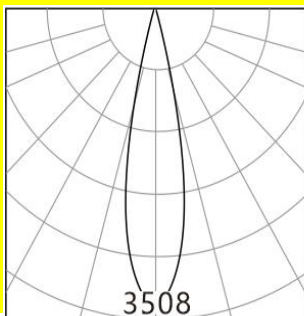

Product Description

Yoda recessed spot light series are popular for its different installation ways: fixed or adjustable, trim or trimless, for direct lighting or wall washing. With the feature of dark light reflector, Yoda provides a high level of comfortable visual and optimum light output ratio. Different optical Lens with beam angle 15°/24°/36° is available for various occasions, and special asymmetric wall washer lens are also available for wall washer and vertical surface illumination. Mounted accessories can be ordered separately for different application requirements or easy replacement.

Product Specification

Luminaire Wattage	6W
Luminaire Color	<input type="checkbox"/> White <input checked="" type="checkbox"/> Black
Light Source	朗明纳斯SST-20-W
Color Temperature	2700K/3000K
Color Rendering Index	Ra≥95
Beam Angle	6°
Luminous Flux	350lm at 3000K
External diameter	Φ68.5*68mm
cut-out	Φ62mm
Driver	XGL005C1500K
Power Factor (PF)	≥0.50
Input	AC220-240V 50-60Hz
Output	DC1500mA 3V
Class	II
IP Degree	IP20
Inner Box	10X10X7cm
Carton Size	42X32X26cm
QTY/CTN	24PCS/CTN
Net Weight	0.18KG/PCS

Light Distribution

3000K 6°

h(m)	E(lx)	D(m)
		6°
1	14030	0.10
2	3507	0.19
3	1558	0.29
4	876	0.38

Model No.

DSA2006-1

CONTACT US FOR MORE DETAILS

WebLink

错误