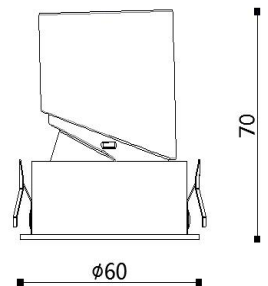

Product Description

Yoda recessed spot light series are popular for its modular design and its different installation ways: fixed or adjustable, trim or trimless, for direct lighting or wall washing. With the feature of dark light reflector, Yoda provides a high level of comfortable visual and optimum light output ratio. Different optical design are available for various occasions, including diffuser for general lighting, optical lens with narrow beam angle 4°/6°/8° & common beam angle 15°/24°/36°/50°, special asymmetric wall washer lens for wall washer, and zoomable option. Mounted accessories can be ordered separately for different application requirements or easy replacement.

Product Specification

Luminaire Wattage	7W
Luminaire Color	■ White □ Black
Light Source	Honour HRA0607
Color Temperature	2700K/3000K/4000K/5000K
Color Rendering Index	Ra≥95
Beam Angle	15°/24°/36°
Luminous Flux	464lm at 3000K
cut-out	φ55
Driver	LS-8-150 SI ECO
Power Factor (PF)	≥0.50
Input	AC220-240V 50-60Hz
Output	DC36V 150mA
Class	Class II
IP Degree	IP20
Adaptor	/
Inner Box	10X10X7cm
Carton Size	42X32X30cm
QTY/CTN	48PCS/CTN
Net Weight	0.19KG/PCS

Model No.

DSA2307-C

CONTACT US FOR MORE DETAILS

[WebLink](#)