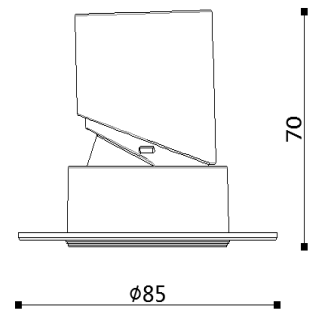

Product Description

Yoda recessed spot light series are popular for its modular design and its different installation ways: fixed or adjustable, trim or trimless, for direct lighting or wall washing. With the feature of dark light reflector, Yoda provides a high level of comfortable visual and optimum light output ratio. Different optical design are available for various occasions, including diffuser for general lighting, optical lens with narrow beam angle 4°/6°/8° & common beam angle 15°/24°/36°/50°, special asymmetric wall washer lens for wall washer, and zoomable option. Mounted accessories can be ordered separately for different application requirements or easy replacement.

Product Specification

Luminaire Wattage	7W
Luminaire Color	■ White □ Black
Light Source	Honour HRA0607
Color Temperature	2700K/3000K/4000K/5000K
Color Rendering Index	Ra≥95
Beam Angle	15°/24°/36°
Luminous Flux	464lm at 3000K
cut-out	φ55
Driver	LS-8-150 SI ECO
Power Factor (PF)	≥0.50
Input	AC220-240V 50-60Hz
Output	DC36V 150mA
Class	Class II
IP Degree	IP20
Adaptor	/
Inner Box	10X10X7cm
Carton Size	42X32X30cm
QTY/CTN	48PCS/CTN
Net Weight	0.19KG/PCS

Model No.

DSA2307-N

CONTACT US FOR MORE DETAILS

[WebLink](#)