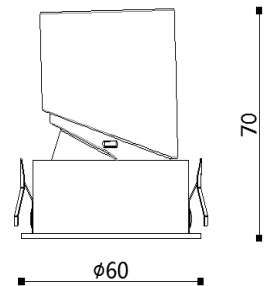

Product Description

Yoda recessed spot light series are popular for its modular design and its different installation ways: fixed or adjustable, trim or trimless, for direct lighting or wall washing. With the feature of dark light reflector, Yoda provides a high level of comfortable visual and optimum light output ratio. Different optical design are available for various occasions, including diffuser for general lighting, optical lens with narrow beam angle 4°/6°/8° & common beam angle 15°/24°/36°/50°, special asymmetric wall washer lens for wall washer, and zoomable option. Mounted accessories can be ordered separately for different application requirements or easy replacement.

Product Specification

Luminaire Wattage	9W
Luminaire Color	■ White □ Black
Light Source	Honour HRA0607
Color Temperature	2700K/3000K/4000K/5000K
Color Rendering Index	Ra≥95
Beam Angle	15°/24°/36°
Luminous Flux	551lm at 3000K
cut-out	φ55
Driver	LS-8-200 SI ECO
Power Factor (PF)	≥0.50
Input	AC220-240V 50-60Hz
Output	DC36V 200mA
Class	Class II
IP Degree	IP20
Adaptor	/
Inner Box	10X10X7cm
Carton Size	42X32X30cm
QTY/CTN	48PCS/CTN
Net Weight	0.19KG/PCS

Model No.

DSA2309-C

CONTACT US FOR MORE DETAILS

[WebLink](#)