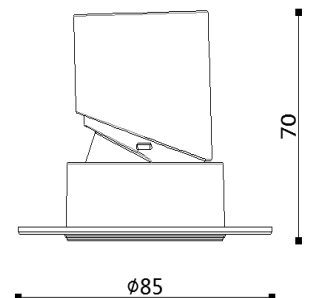

Product Description

Yoda recessed spot light series are popular for its modular design and its different installation ways: fixed or adjustable, trim or trimless, for direct lighting or wall washing. With the feature of dark light reflector, Yoda provides a high level of comfortable visual and optimum light output ratio. Different optical design are available for various occasions, including diffuser for general lighting, optical lens with narrow beam angle 4°/6°/8° & common beam angle 15°/24°/36°/50°, special asymmetric wall washer lens for wall washer, and zoomable option. Mounted accessories can be ordered separately for different application requirements or easy replacement.

Product Specification

Luminaire Wattage	9W
Luminaire Color	■ White □ Black
Light Source	Honour HRA0607
Color Temperature	2700K/3000K/4000K/5000K
Color Rendering Index	Ra≥95
Beam Angle	15°/24°/36°
Luminous Flux	551lm at 3000K
cut-out	φ55
Driver	LS-8-200 SI ECO
Power Factor (PF)	≥0.50
Input	AC220-240V 50-60Hz
Output	DC36V 200mA
Class	Class II
IP Degree	IP20
Adaptor	/
Inner Box	10X10X7cm
Carton Size	42X32X30cm
QTY/CTN	48PCS/CTN
Net Weight	0.19KG/PCS

Model No.

DSA2309-N

CONTACT US FOR MORE DETAILS

[WebLink](#)