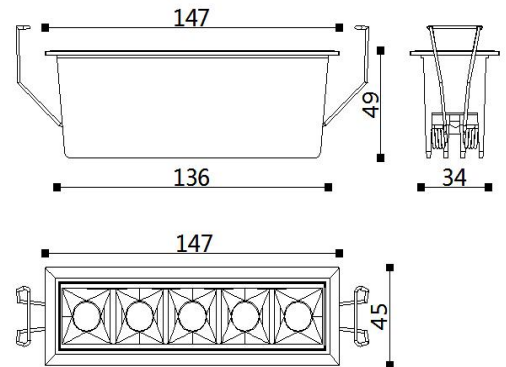

Product Description

Model No.

DSB0510-2

CONTACT US FOR MORE DETAILS

[WebLink](#)

CCC CE RoHS

Product Specification

Luminaire Wattage	10W
Luminaire Color	<input type="checkbox"/> White <input type="checkbox"/> Black
Light Source	CREE XP-E
Color Temperature	2700K/3000K/4000K
Color Rendering Index	Ra≥80
Beam Angle	15°/30°/45°
Luminous Flux	400lm at 3000K
cut-out	140*37cm
Driver	EIP012C0700L3
Power Factor (PF)	≥0.50
Input	AC220-240V 50/60Hz
Output	DC700mA 11.5-17.5V
Class	II
IP Degree	IP20
Adaptor	/
Inner Box	178*52*80cm
Carton Size	375*230*425cm
QTY/CTN	40PCS/CTN
Net Weight	/KG/PCS

Light Distribution

3000K 15°

3000K 30°

3000K 45°

Related references

Optional Accessories

Honeycomb

Size: ∅

Combed Glass

Size: ∅

Woven Glass

Size: ∅

Related references

LED POWER SUPPLIES

Constant current power supply

Triac