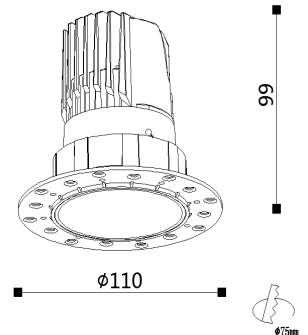

Product Description

yomax recessed spot light series are popular for its different installation ways: fixed or adjustable, trim or trimless, for direct lighting or wall washing. With the feature of dark light reflector, yomax provides a high level of comfortable visual and optimum light output ratio. Different optical Lens with beam angle 15°/24°/36° is available for various occasions, and special asymmetric wall washer lens are also available for wall washer and vertical surface illumination. Mounted accessories can be ordered separately for different application requirements or easy replacement.

Product Specification

Luminaire Wattage	10W
Luminaire Color	■White □ Black
Light Source	HRB0607 3000K Ra95
Color Temperature	2700K/3000K/4000K/5000K
Color Rendering Index	Ra≥95
Beam Angle	15°-24°-36°
Luminous Flux	474lm at 3000K
Driver	LS-12-250 SI ECO
Power Factor (PF)	≥0.5
Input	AC220-240V 50-60Hz
Output	DC250mA 30-42V
Class	Class I
IP Degree	IP20
Inner Box	L140*W115*H115MM
Carton Size	L435*W360*H475MM
QTY/CTN	36PCS/CTN
Net Weight	0.31KG/PCS

Model No.

DSB1010-N

CONTACT US FOR MORE DETAILS

[Weblink](#)