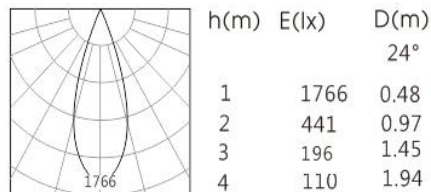

Product Specification

Luminaire Wattage	10W
Luminaire Color	■White □ Black
Light Source	HRB0607 3000K Ra95
Color Temperature	2700K/3000K/4000K/5000K
Color Rendering Index	Ra≥95
Beam Angle	15°-24°-36°
Luminous Flux	474lm at 3000K
Driver	LS-12-250 SI ECO
Power Factor (PF)	≥0.5
Input	AC220-240V 50-60Hz
Output	DC250mA 30-42V
Class	Class I
IP Degree	IP20
Inner Box	L140*W115*H115MM
Carton Size	L435*W360*H475MM
QTY/CTN	36PCS/CTN
Net Weight	0.31KG/PCS

Model No.

DSB1010-N

CONTACT US FOR MORE DETAILS

[Weblink](#)

Light Distribution

3000K 15°

3000K 24°

3000K 36°