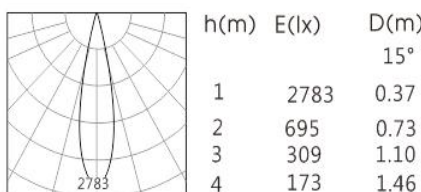

Product Specification

Luminaire Wattage	10W
Luminaire Color	■White □ Black
Light Source	HRB0607 3000K Ra95
Color Temperature	2700K/3000K/4000K/5000K
Color Rendering Index	Ra≥95
Beam Angle	15°-24°-36°
Luminous Flux	474lm at 3000K
Driver	LS-12-250 SI ECO
Power Factor (PF)	≥0.5
Input	AC220-240V 50-60Hz
Output	DC250mA 30-42V
Class	Class I
IP Degree	IP20
Inner Box	L140*W115*H115MM
Carton Size	L435*W360*H475MM
QTY/CTN	36PCS/CTN
Net Weight	0.31KG/PCS

Model No.

DSB1010-N

CONTACT US FOR MORE DETAILS

[Weblink](#)

Light Distribution

3000K 15°

3000K 24°

3000K 36°