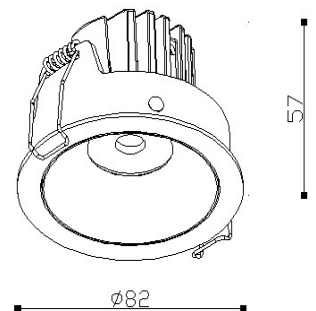

Product Description

Yoda recessed spot light series are popular for its modular design and its different installation ways: fixed or adjustable, trim or trimless, for direct lighting or wall washing. With the feature of dark light reflector, Yoda provides a high level of comfortable visual and optimum light output ratio. Different optical design are available for various occasions, including diffuser for general lighting, optical lens with narrow beam angle 4°/6°/8° & common beam angle 15°/24°/36°/50°, special asymmetric wall washer lens for wall washer, and zoomable option. Mounted accessories can be ordered separately for different application requirements or easy replacement.

Product Specification

Luminaire Wattage	6W
Luminaire Color	☐ White ☒ Black
Light Source	HonourTEK HRB0604
Color Temperature	2700K/3000K/4000K/5000K
Color Rendering Index	Ra≥95
Beam Angle	15°/24°/36°/55°
Luminous Flux	561lm at 3000K
cut-out	∅75
Driver	LS-8-150 SI1
Power Factor (PF)	≥0.50
Input	AC220-240V 50-60Hz
Output	DC150mA 36V
Class	Class II
IP Degree	IP20
Inner Box	13X13X8cm
Carton Size	41X28X26cm
QTY/CTN	18PCS/CTN
Net Weight	0.19KG/PCS
LED POWER SUPPLIES	Triac\0-10V\Dali
Optional Accessories	Honeycomb\Woven Glass\Combed Glass

Model No.

DSB2206-C

CONTACT US FOR MORE DETAILS

[WebLink](#)