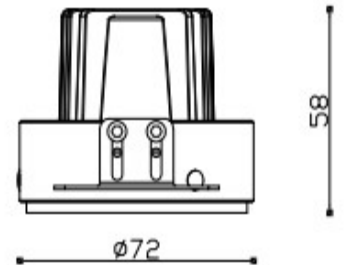

Product Description

Yoda recessed spot light series are popular for its different installation ways: fixed or adjustable, trim or trimless, for direct lighting or wall washing. With the feature of dark light reflector, Yoda provides a high level of comfortable visual and optimum light output ratio. Different optical Lens with beam angle 15°/24°/36° is available for various occasions, and special asymmetric wall washer lens are also available for wall washer and vertical surface illumination. Mounted accessories can be ordered separately for different application requirements or easy replacement.

Product Specification

Luminaire Wattage	6W
Luminaire Color	☐ White ☒ Black
Light Source	HonourTEK HRB0604
Color Temperature	2700K/3000K/4000K/5000K
Color Rendering Index	Ra≥95
Beam Angle	15°/24°/36°/50°
Luminous Flux	484lm at 3000K
cut-out	Ø75
Driver	LS-8-150 SI ECO
Power Factor (PF)	≥0.50
Input	AC220-240V 50-60Hz
Output	DC150mA 30-42V
Class	Class II
IP Degree	IP20
Adaptor	/
Inner Box	10X10X7cm
Carton Size	42X32X30cm
QTY/CTN	48PCS/CTN
Net Weight	0.20KG/PCS

Model No.

DSB2206-N

CONTACT US FOR MORE DETAILS

WebLink

Light Distribution

3000K 15°

3000K 24°

3000K 36°

3000K 50°

3000K 15°			3000K 24°			3000K 36°			3000K 50°		
h(m)	E(lx)	D(m)	h(m)	E(lx)	D(m)	h(m)	E(lx)	D(m)	h(m)	E(lx)	D(m)
1	3333	0.32	1	2269	0.44	1	1387	0.62	1	652	1.06
2	833	0.65	2	567	0.89	2	346	1.24	2	163	2.13
3	370	0.97	3	252	1.33	3	154	1.87	3	72	3.19
4	208	1.29	4	141	1.78	4	86	2.49	4	10	4.26

Optional Accessories