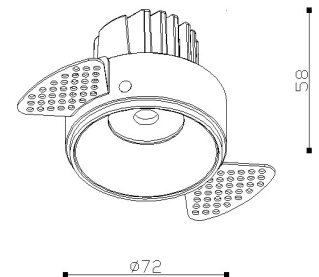

Product Description

Yoda recessed spot light series are popular for its modular design and its different installation ways: fixed or adjustable, trim or trimless, for direct lighting or wall washing. With the feature of dark light reflector, Yoda provides a high level of comfortable visual and optimum light output ratio. Different optical design are available for various occasions, including diffuser for general lighting, optical lens with narrow beam angle 4°/6°/8° & common beam angle 15°/24°/36°/50°, special asymmetric wall washer lens for wall washer, and zoomable option. Mounted accessories can be ordered separately for different application requirements or easy replacement.

Product Specification

Luminaire Wattage	10W
Luminaire Color	☐ White ☒ Black
Light Source	HonourTEK HRA0607
Color Temperature	2700K/3000K/4000K/5000K
Color Rendering Index	Ra≥95
Beam Angle	15°/24°/36°/55°
Luminous Flux	879lm at 3000K
cut-out	∅75
Driver	LS-12-250 S13
Power Factor (PF)	≥0.50
Input	AC220-240V 50-60Hz
Output	DC250mA 36V
Class	Class II
IP Degree	IP20
Inner Box	10X10X7cm
Carton Size	42X32X30cm
QTY/CTN	48PCS/CTN
Net Weight	0.20KG/PCS
LED POWER SUPPLIES	Triac\0-10V\Dali
Optional Accessories	Honeycomb\Woven Glass\Combed Glass

Model No.

DSB2210-N

CONTACT US FOR MORE DETAILS

[WebLink](#)