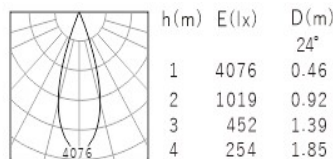

## Product Specification

Luminaire Wattage	15W
Luminaire Color	<input type="checkbox"/> White <input checked="" type="checkbox"/> Black
Light Source	HonourTEK HRA0610
Color Temperature	2700K/3000K/4000K/5000K
Color Rendering Index	Ra≥95
Beam Angle	15°/24°/36°/55°
Luminous Flux	1093lm at 3000K
cut-out	∅75
Driver	LS-12-350 SI3
Power Factor (PF)	≥0.50
Input	AC220-240V 50-60Hz
Output	DC350mA 36V
Class	Class II
IP Degree	IP20
Inner Box	13X13X13cm
Carton Size	42X42X28cm
QTY/CTN	18PCS/CTN
Net Weight	0.27KG/PCS
LED POWER SUPPLIES	Triac\0-10V\Dali
Optional Accessories	Honeycomb\Woven Glass\Combed Glass

## Light Distribution

3000K 15°

3000K 24°

3000K 36°

3000K 55°