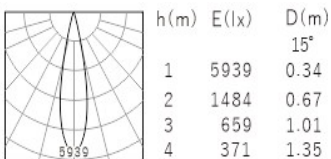

Light Distribution

3000K 15°

3000K 24°