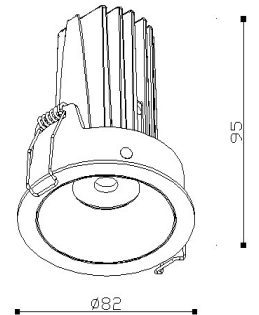

Product Description

Yoda recessed spot light series are popular for its modular design and its different installation ways: fixed or adjustable, trim or trimless, for direct lighting or wall washing. With the feature of dark light reflector, Yoda provides a high level of comfortable visual and optimum light output ratio. Different optical design are available for various occasions, including diffuser for general lighting, optical lens with narrow beam angle 4°/6°/8° & common beam angle 15°/24°/36°/50°, special asymmetric wall washer lens for wall washer, and zoomable option. Mounted accessories can be ordered separately for different application requirements or easy replacement.

Product Specification

Luminaire Wattage	15W
Luminaire Color	☐ White ☒ Black
Light Source	HonourTEK HRA0610
Color Temperature	2700K/3000K/4000K/5000K
Color Rendering Index	Ra≥95
Beam Angle	15°/24°/36°/55°
Luminous Flux	1093lm at 3000K
cut-out	∅75
Driver	LS-12-350 SI3
Power Factor (PF)	≥0.50
Input	AC220-240V 50-60Hz
Output	DC350mA 36V
Class	Class II
IP Degree	IP20
Inner Box	13X13X13cm
Carton Size	42X42X28cm
QTY/CTN	18PCS/CTN
Net Weight	0.27KG/PCS
LED POWER SUPPLIES	Triac\0-10V\Dali
Optional Accessories	Honeycomb\Woven Glass\Combed Glass

Model No.

DSB2215-C

CONTACT US FOR MORE DETAILS

[Weblink](#)