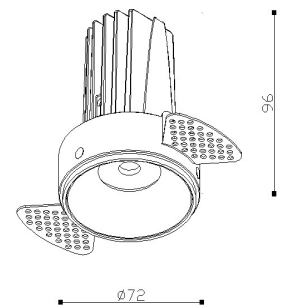

Product Description

Yoda recessed spot light series are popular for its modular design and its different installation ways: fixed or adjustable, trim or trimless, for direct lighting or wall washing. With the feature of dark light reflector, Yoda provides a high level of comfortable visual and optimum light output ratio. Different optical design are available for various occasions, including diffuser for general lighting, optical lens with narrow beam angle 4°/6°/8° & common beam angle 15°/24°/36°/50°, special asymmetric wall washer lens for wall washer, and zoomable option. Mounted accessories can be ordered separately for different application requirements or easy replacement.

Product Specification

Luminaire Wattage	15W
Luminaire Color	☐ White ☒ Black
Light Source	HonourTEK HRA0610
Color Temperature	2700K/3000K/4000K/5000K
Color Rendering Index	Ra≥95
Beam Angle	15°/24°/36°/55°
Luminous Flux	1093lm at 3000K
cut-out	∅75
Driver	LS-12-350 SI3
Power Factor (PF)	≥0.50
Input	AC220-240V 50-60Hz
Output	DC350mA 36V
Class	Class II
IP Degree	IP20
Inner Box	10X10X10.5cm
Carton Size	42X22X33cm
QTY/CTN	24PCS/CTN
Net Weight	0.28KG/PCS
LED POWER SUPPLIES	Triac\0-10V\Dali
Optional Accessories	Honeycomb\Woven Glass\Combed Glass

Model No.

DSB2215-N

CONTACT US FOR MORE DETAILS

[WebLink](#)